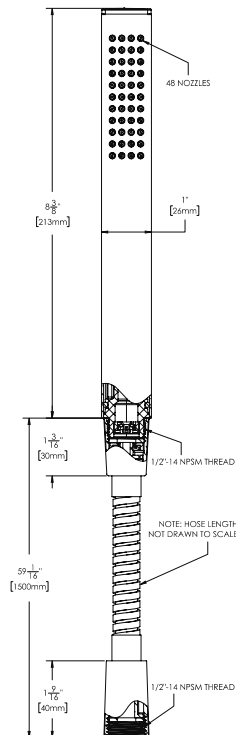

SPEAKMAN® VS-3023

Kubos™ Hand Shower Wand

FEATURES:

- Single function spray
- Metal Wand Housing
- Includes 5' metal hose with metal couplings and dual checks
- 2.5 gpm (9.5 L/min) flow rate

FINISH:

PC BN

OPTIONS:

DIMENSIONS:

 NOTE: 1. All dimensions are in inches (millimeters) unless otherwise specified and are subject to change without notice.

Architect/Engineer Approval Space:

SPEAKMAN
400 ANCHOR MILL ROAD
NEW CASTLE, DE 19720