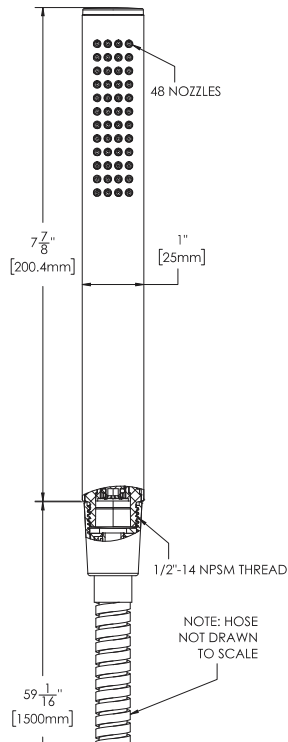

Neo™ Hand Shower Wand

FEATURES:

- Single function spray
- Metal Wand Housing
- Includes 5' metal hose with metal couplings and dual checks
- 2.5 gpm (9.5 L/min) flow rate

FINISH:

PC BN

OPTIONS:

- 2.0 gpm (7.6 L/min) flow rate – E2
- 1.75 gpm (6.6 L/min) flow rate – E175

COMPLIANCE:

- ASME A 112.18.1/CSA B125.1 compliant

WARRANTY:

- Limited Lifetime Warranty (consumer use)
- 1 Year Limited (commercial use)

DIMENSIONS:

NOTE: 1. All dimensions are in inches (millimeters) unless otherwise specified and are subject to change without notice.