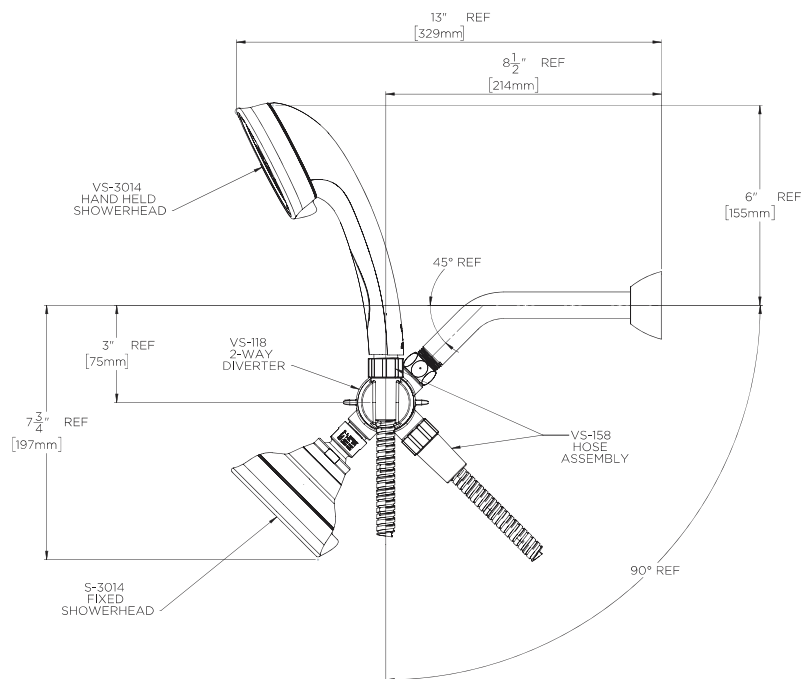

### FEATURES:

- VS-118 2-way diverter
- VS-3014 Caspian Hand shower holder has 5 position settings to adjust hand shower angle
- 60 in. metal hose
- No flow control (flow controls in showerheads)
- 2.5 gpm (9.5 L/min) flow rate

### DIMENSIONS:

NOTE: 1. All dimensions are in inches (millimeters) unless otherwise specified and are subject to change without notice.

Architect/Engineer Approval Space:

SPEAKMAN  
400 ANCHOR MILL ROAD  
NEW CASTLE, DE 19720