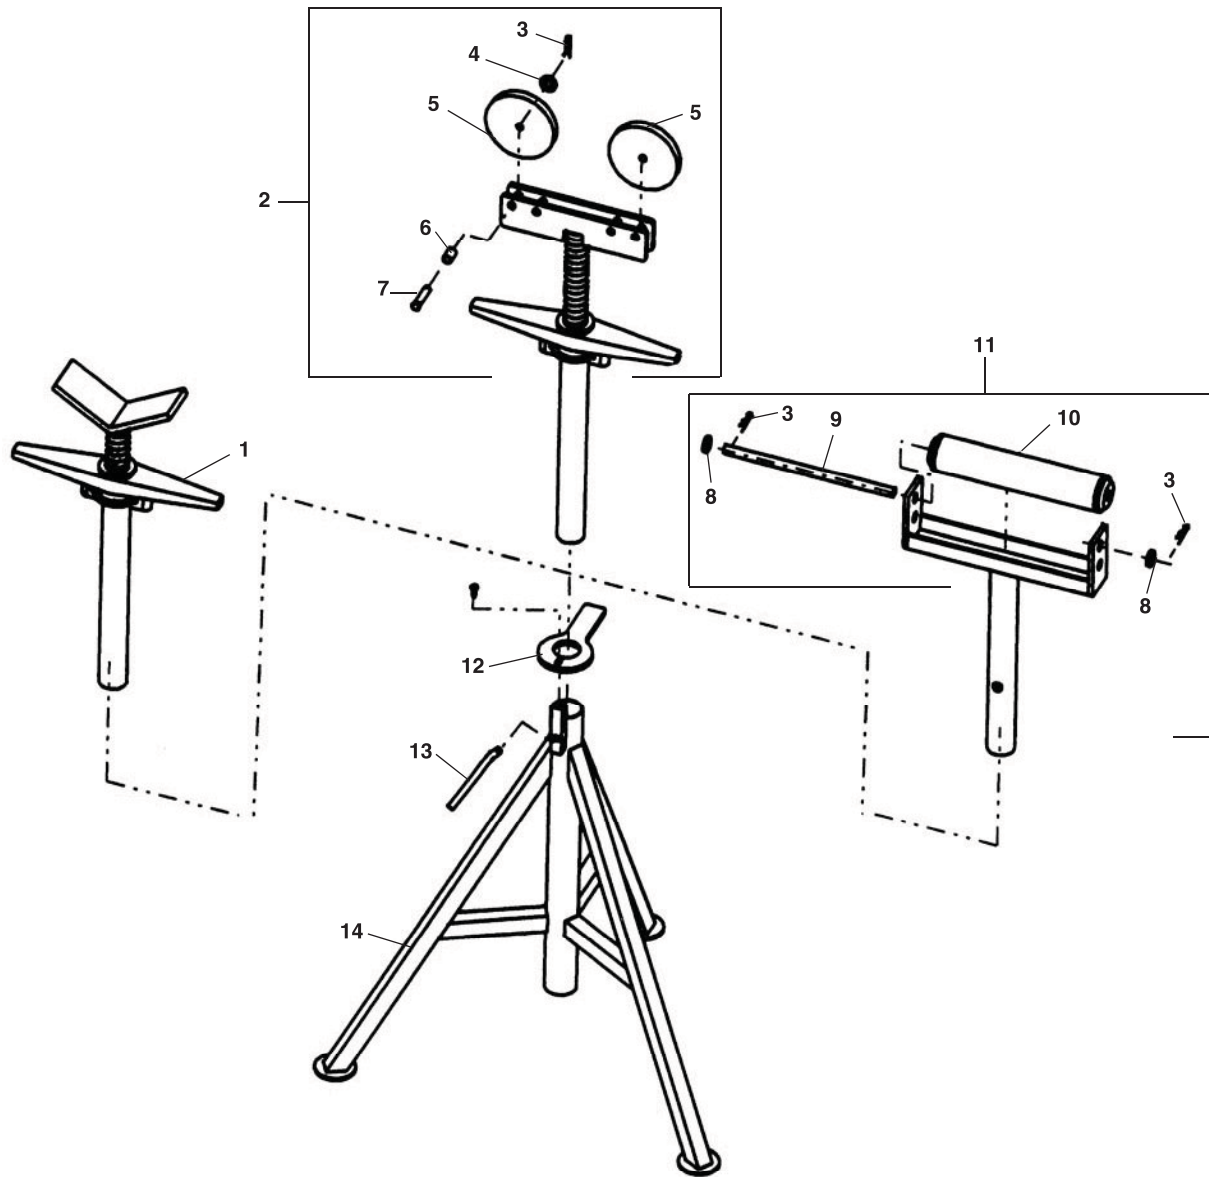

**CJ-98**  
**CJ-99**  
**RJ-98**  
**RJ-99**  
**VJ-98**  
**VJ-99**

**NOTE: Order parts by Catalog Number Only.  
 DO NOT order by Reference Number.**

Ref. No.	Catalog No.	Description	Ref. No.	Catalog No.	Description
	56657	VJ-98 Low "V" Stand	6	66602	Sleeve (2)
	56662	VJ-99 High "V" Stand	7	66597	Clevis Pin (2)
	56667	RJ-98 Low Roller Stand	8	60847	Washer (2)
	56672	RJ-99 High Roller Stand	9	66607	Roller Pin (CJ)
	56682	CJ-99 High Conveyor Stand	10	59432	Roller (CJ)
1	59417	VJ-98 Head Assy. (Low)	11	59427	CJ-98 Head Assy. (Low)
	59482	VJ-99 Head Assy. (High)		59492	CJ-99 Head Assy. (High)
2	59422	RJ-98 Head Assy. (Low)			(Incl. Ref. No. 3, 8-10)
	59487	RJ-99 Head Assy. (High)	12	59442	Locking Ring
		(Incl. Ref. No. 3-7)	13	15832	Hand Screw
3	64382	Hair Pin (2)	14	59447	Base 98 (Low)
4	59970	Washer (2)		59452	Base 99 (High)
5	59437	Roller (RJ)			