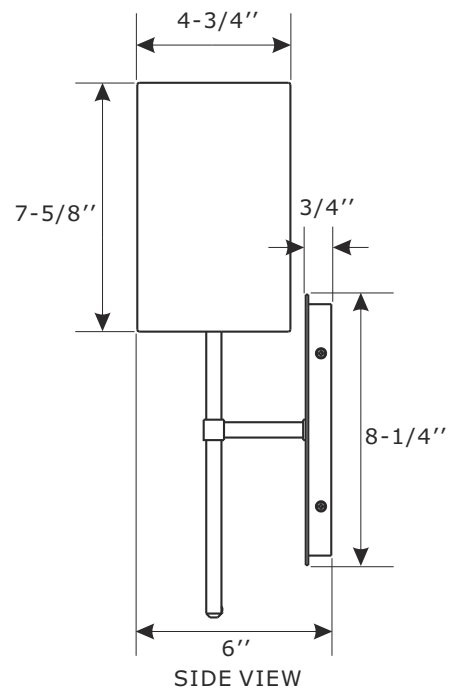

CRYSTORAMA

1958

95 Cantiague Rock Road, Westbury, NY 11590 • toll free: 1.800.888.4470 fax: 516.931.1254 • info@crystorama.com • www.crystorama.com

MODEL#: VER-242-PN ASSEMBLY AND DRESSING INSTRUCTIONS

WARNING:

Electrical Danger Turn Power off

All electrical components must be installed by a licensed electrician in accordance with the National Electric Code and the appropriate local electrical codes.

You will need 2 Candelabra bulbs 60 Watts recommended, Use LED bulbs for Extended use. Bulb not included

2018-01