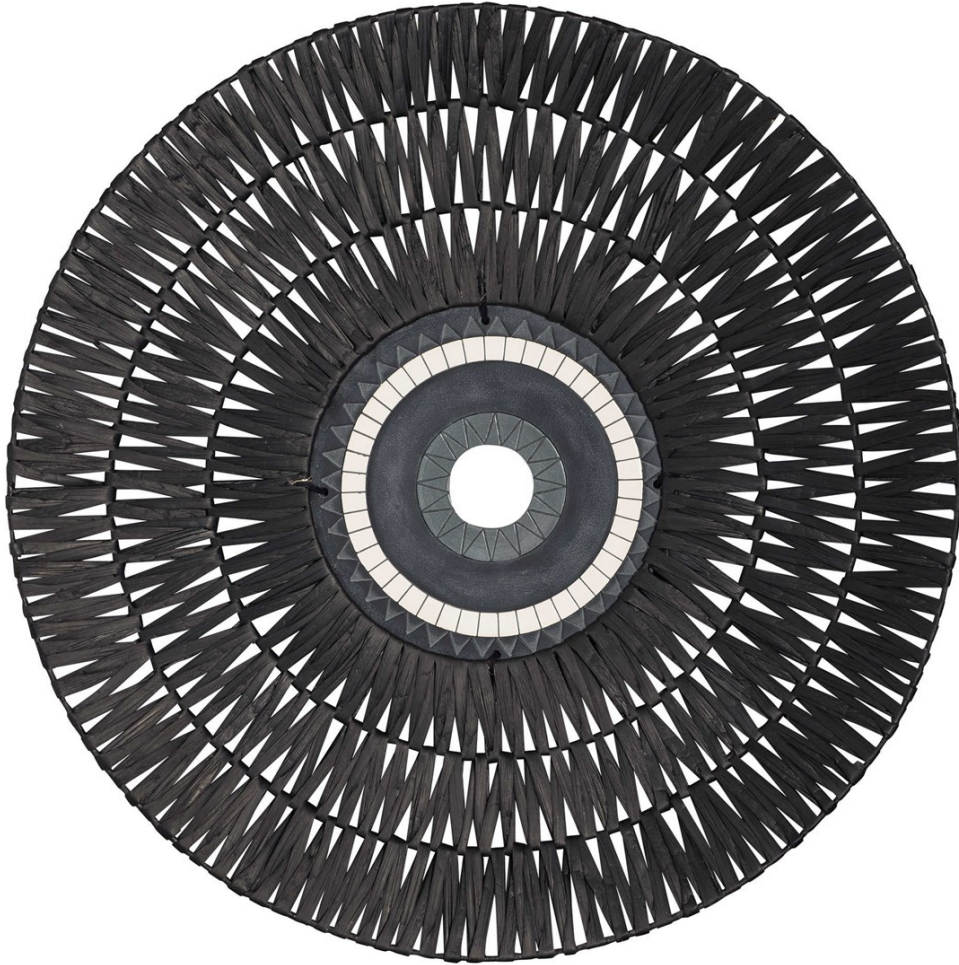

UTTERMOST

DAMINA WALL DECOR

ITEM #04232

This tribal inspired wall decor features a geometric hand painted ceramic center, surrounded by a natural water hyacinth rattan wrap in soft black.

Designer:

Dimensions:

38 W X 38 H X 2 D (in)

Weight:

18

Ship Via:

Motor Freight

UPC Number:

792977769065