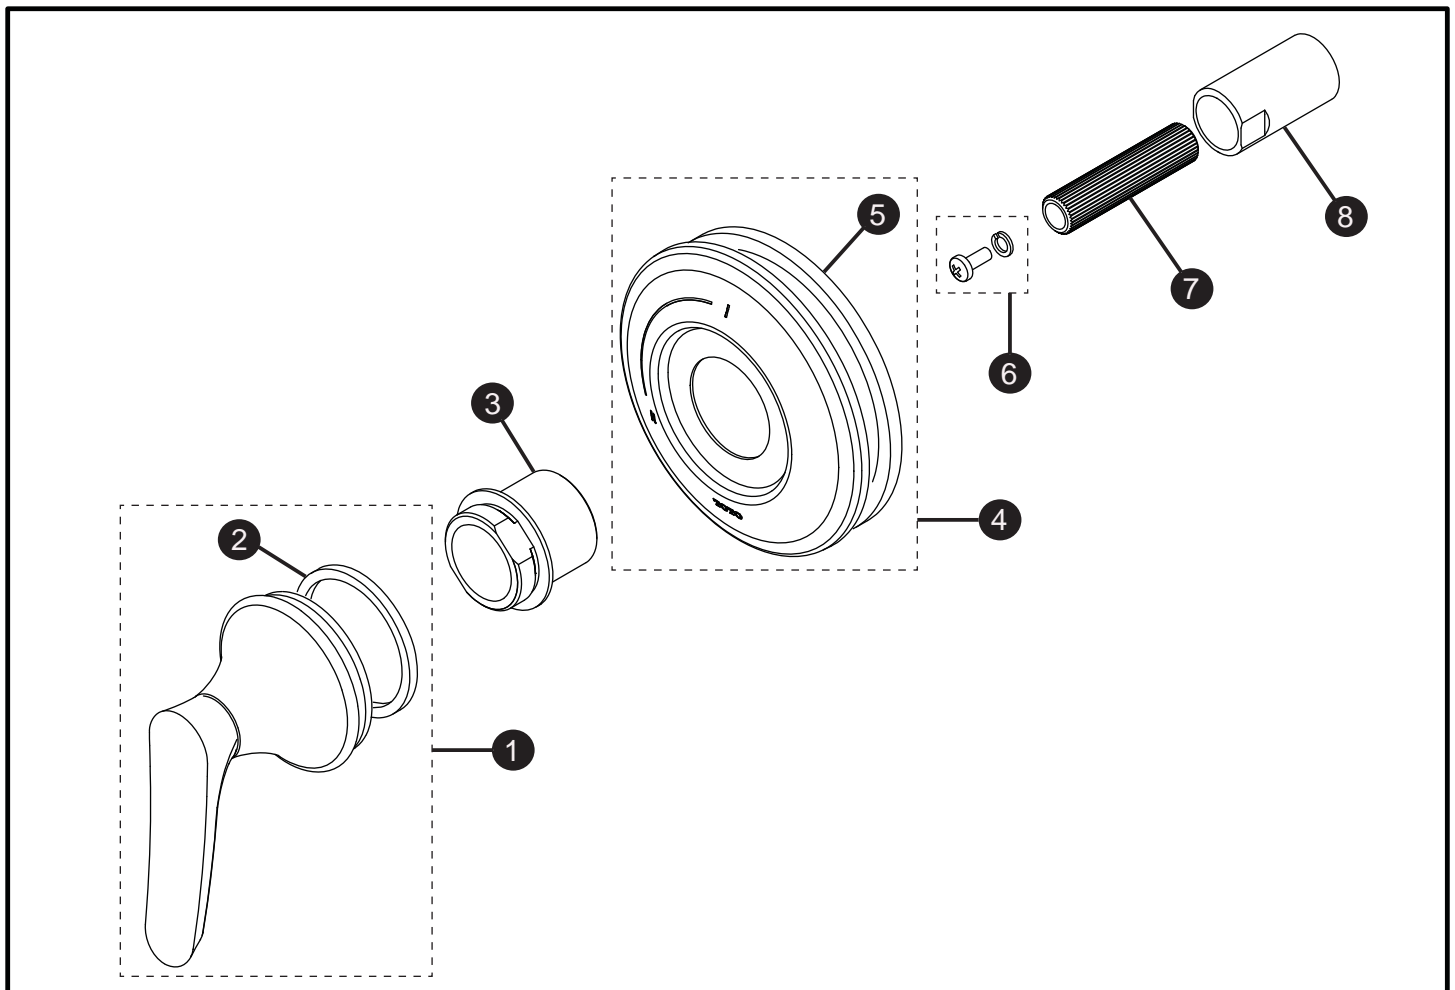

Wyeth™  
Two-Way Diverter Trim without Off

Item	Part	Description
1*	THP4905#\$\$	Handle Assembly
2	THP4828	Gasket
3	THP4827	Collar
4*	THP4908#\$\$	Escutcheon with Gasket
5	THP4826	Gasket
6	THP4825	Screw and Lock Washer
7	THP4824	Adapter
8	THP4823	Threaded Extension

LEGEND
\$\$ = Denotes Finish
#CP = Polished Chrome
#BN = Brushed Nickel
#PN = Polished Nickel

\* Please specify finish when ordering