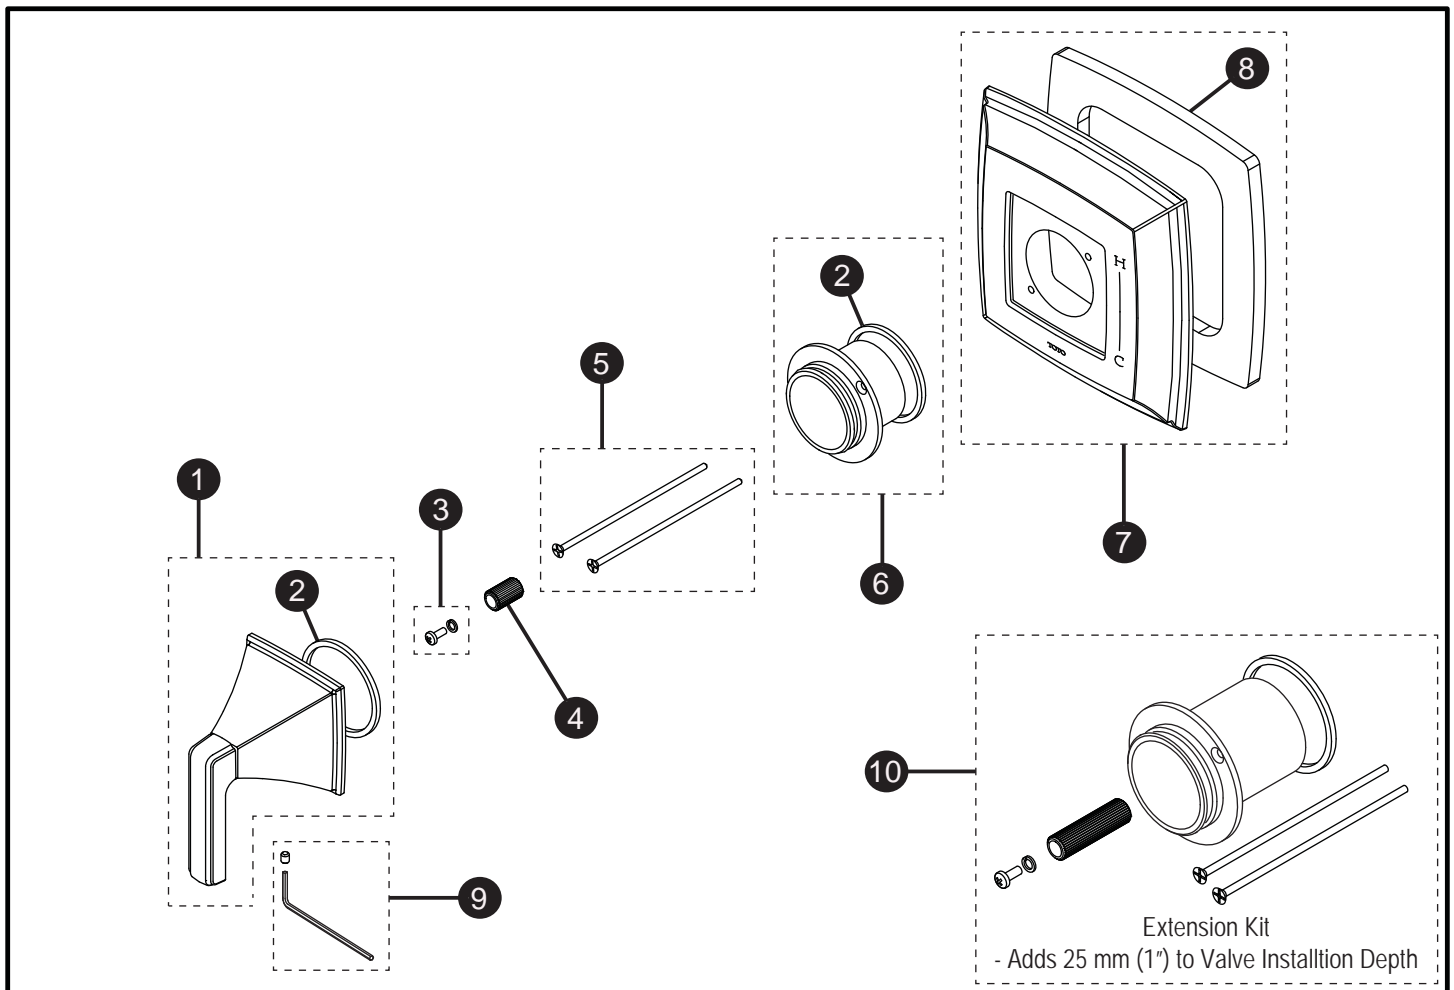

Connelly™
Pressure Balance Trim

Item	Part	Description
1*	THP4961#\$\$	Handle Assembly
2	THP4816	Gasket
3	THP4825	Screw and Lock Washer
4	THP4836	Adapter
5	THP4837	Screws (2 pcs)
6	THP4962	Collar with Gasket
7*	THP4963#\$\$	Escutcheon with Gasket
8	THP4964	Gasket
9	THP4949	Set Screw and Hex Wrench
10	THP4969	Extension Kit

LEGEND
\$\$ = Denotes Finish
#CP = Polished Chrome
#BN = Brushed Nickel
#PN = Polished Nickel

* Please specify finish when ordering