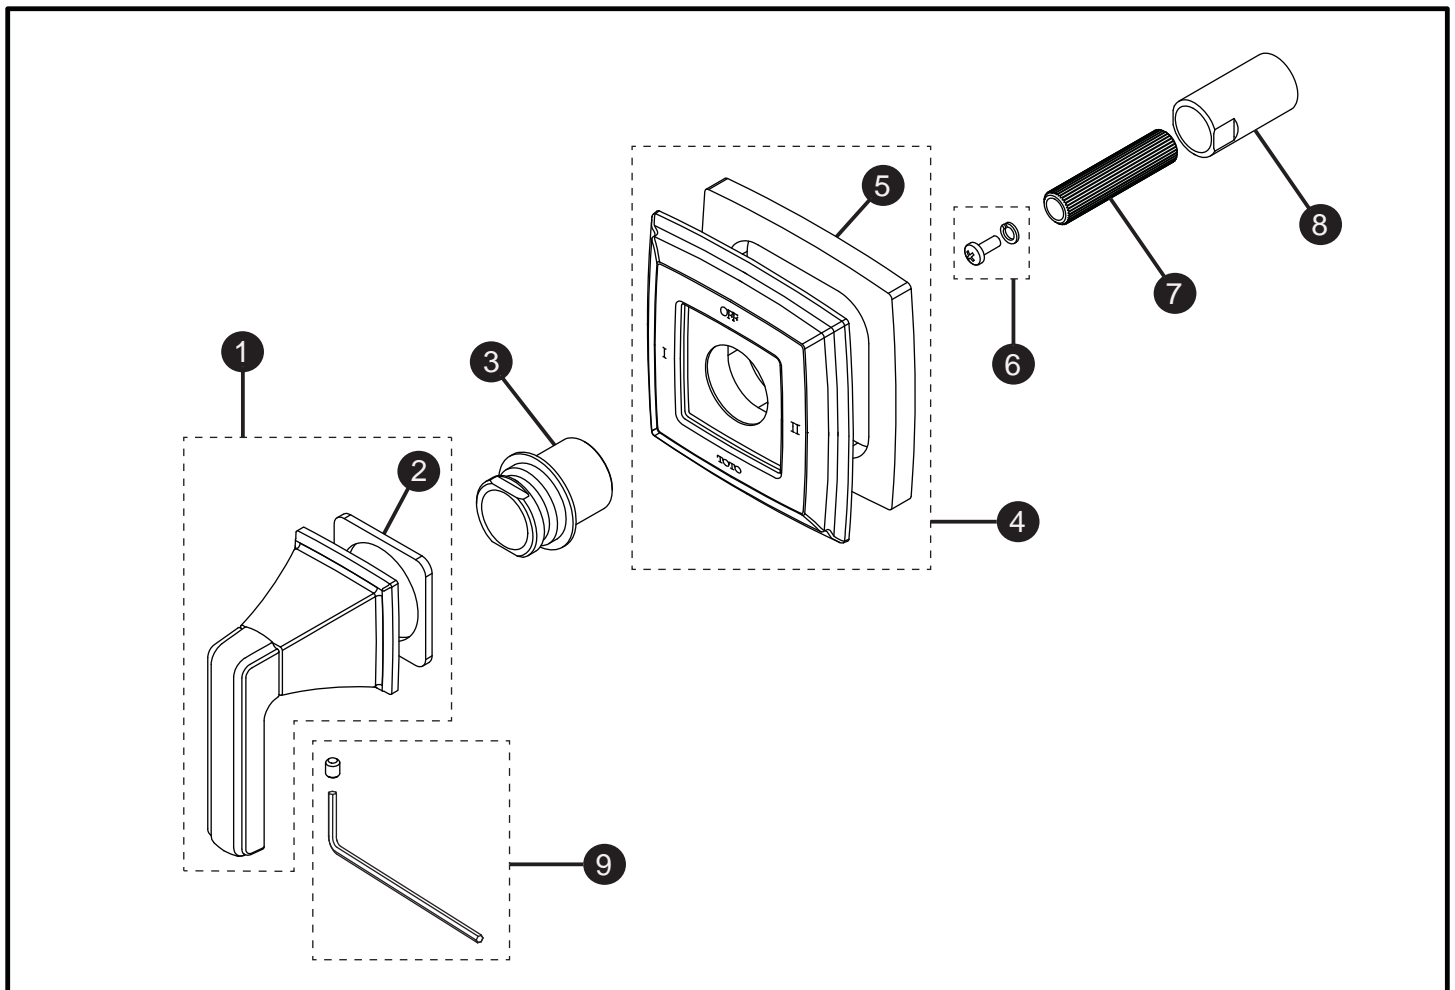

Connelly™  
Two-Way Diverter Trim with Off

Item	Part	Description
1*	THP4952#\$\$	Handle Assembly
2	THP4953	Gasket
3	THP4954	Collar
4*	THP4957#\$\$	Escutcheon with Gasket
5	THP4956	Gasket
6	THP4825	Screw and Lock Washer
7	THP4824	Adapter
8	THP4823	Threaded Extension
9	THP4949	Set Screw and Hex Wrench

LEGEND
\$\$ = Denotes Finish
#CP = Polished Chrome
#BN = Brushed Nickel
#PN = Polished Nickel

\* Please specify finish when ordering