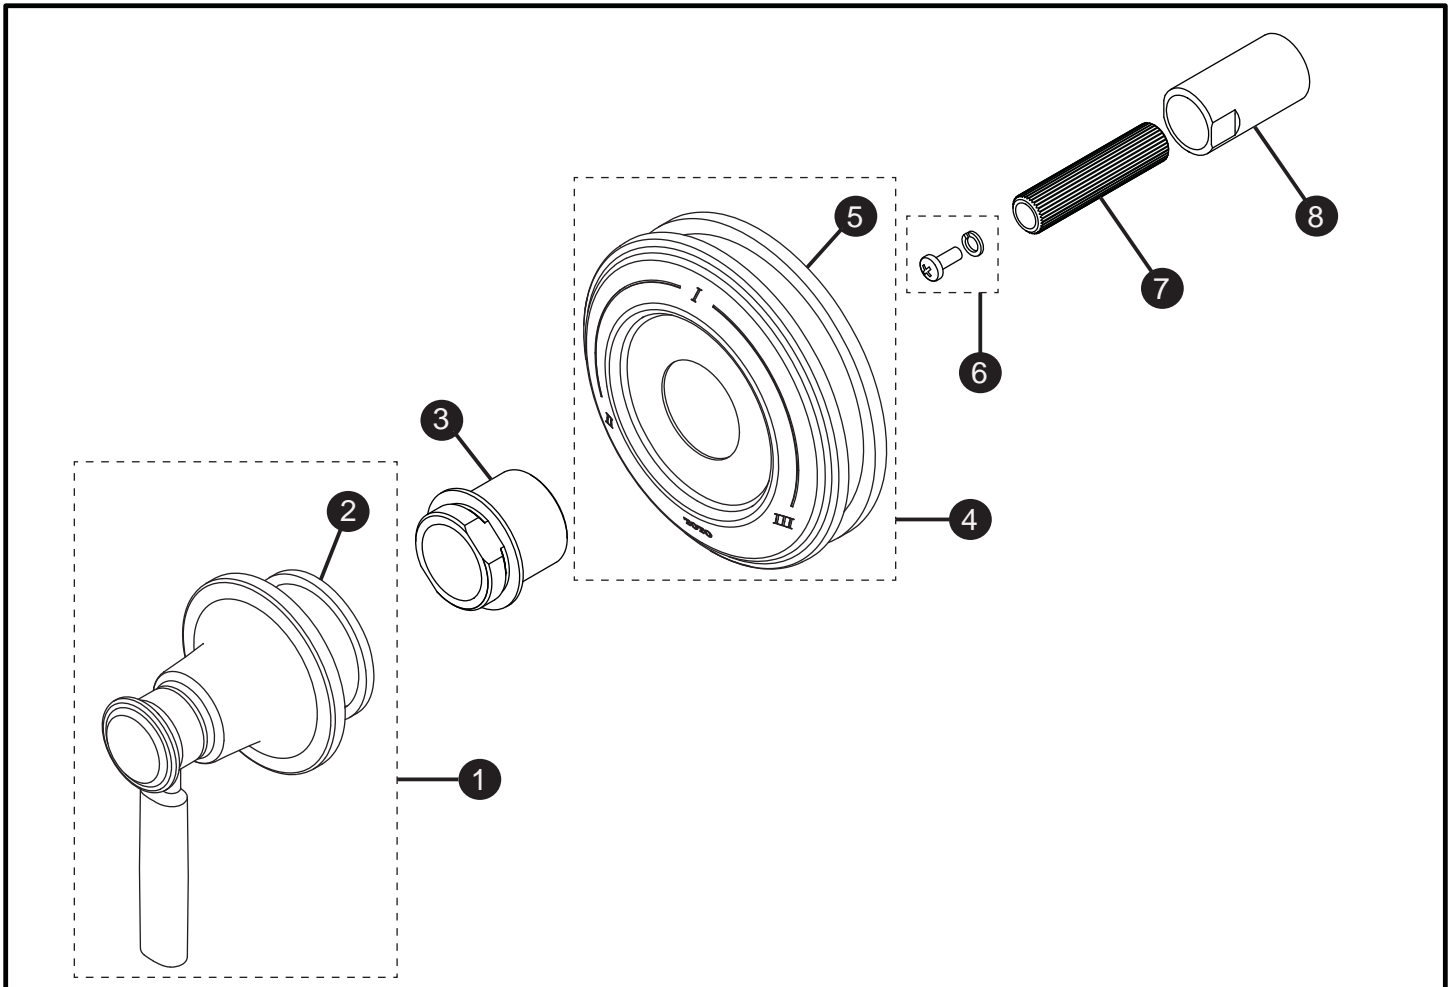

Keane™
Three-Way Diverter Trim without Off

Item	Part	Description
1*	THP4981#\$\$	Handle Assembly
2	THP4828	Gasket
3	THP4827	Collar
4*	THP4987#\$\$	Escutcheon with Gasket
5	THP4982	Gasket
6	THP4825	Screw and Lock Washer
7	THP4824	Adapter
8	THP4823	Threaded Extension

LEGEND
\$\$ = Denotes Finish
#CP = Polished Chrome
#BN = Brushed Nickel
#PN = Polished Nickel

* Please specify finish when ordering