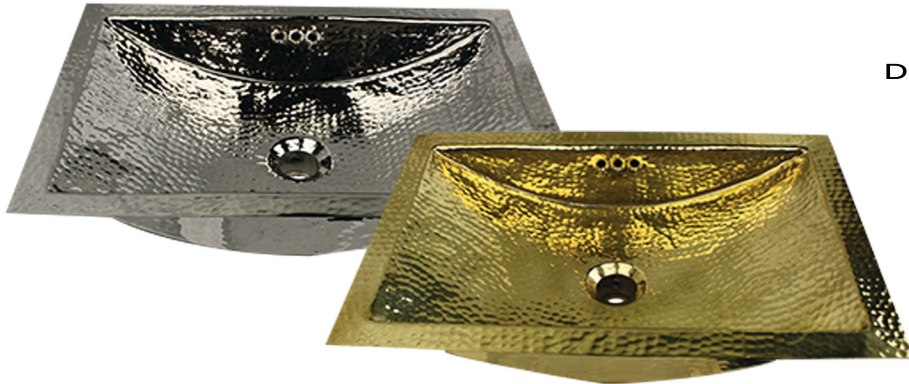

Brightwork Home Collection

Premium Nickel / Brass Plated Undermount Bathroom Sink

MODEL:

TRB2416 / TRN2416

(Brass)

(Nickel)

Overall Dimensions	Interior Bowl	Bowl Depth	Drain Size	Overflow
23.5" X 15.5"	21.5" X 13.5"	6"	1.5"	Yes

FEATURES

- Premium Nickel / Brass Plated bathroom sink
- 6 " Bowl Depth
- Solid Brass Construction
- Limited Manufacturers Warranty
- Special Care & Maintenance Required

PROJECT/ NAME:

ARCHITECT/CONTRACTOR:

MODEL:

JOB NOTES:

** Nominal Dimensions - Actual May Vary By .25"