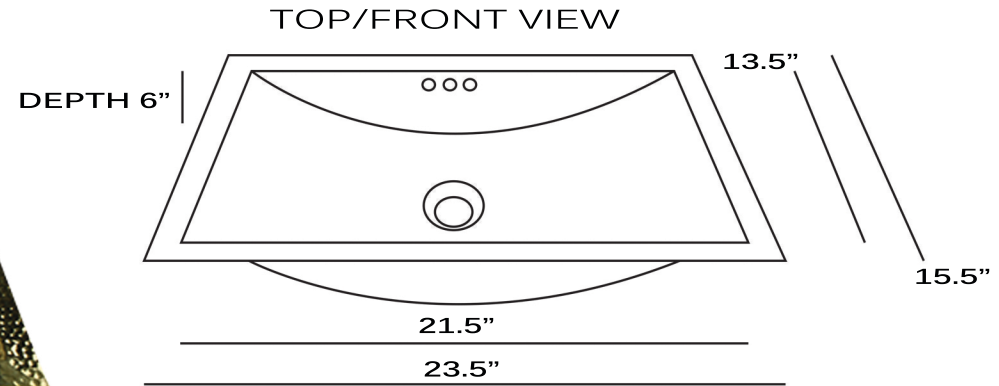

Brightwork Home Collection

Premium Nickel / Brass Plated Undermount Bathroom Sink

MODEL:

TRB2416 / TRN2416

(Brass)

(Nickel)

Overall Dimensions	Interior Bowl	Bowl Depth	Drain Size	Overflow
23.5" X 15.5"	21.5" X 13.5"	6"	1.5"	Yes

FEATURES

- Premium Nickel / Brass Plated bathroom sink
- 6 " Bowl Depth
- Solid Brass Construction
- Limited Manufacturers Warranty
- Special Care & Maintenance Required

PROJECT/ NAME:

ARCHITECT/CONTRACTOR:

MODEL:

JOB NOTES:

** Nominal Dimensions - Actual May Vary By .25"