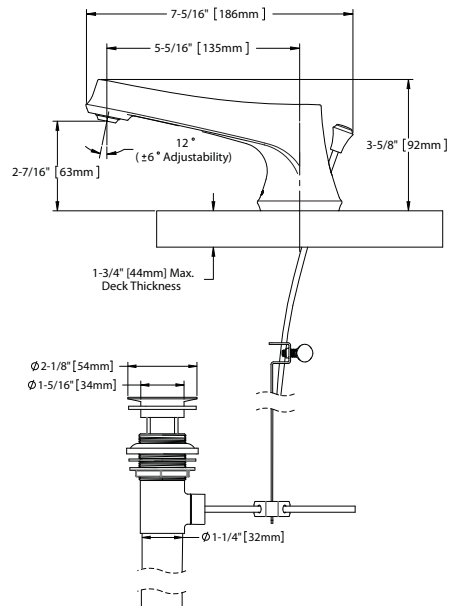

### PRODUCT SPECIFICATION

The widespread lavatory faucet shall have a maximum flow rate of 1.5 gpm (5.7 lpm). Product shall have lever handles. Product shall have a pivoting aerator. Product shall have a brass construction. Product shall have a ceramic disk valve cartridge. Product shall accommodate 6"-12" spread. Product shall include metal pop-up drain assembly. Product shall be TOTO Model TL230DD#\_\_\_\_\_.

### SPECIFICATIONS

- Warranty: Lifetime Limited Warranty (Residential Use)  
One Year (Commercial Use)
- Material: Brass
- Shipping Dimensions: 13-1/2" L x 7-1/2" W x 4-3/4" H
- Shipping Weight: 8.0 lbs.
- Maximum Flow Rate: 1.5 gpm (5.7 lpm)