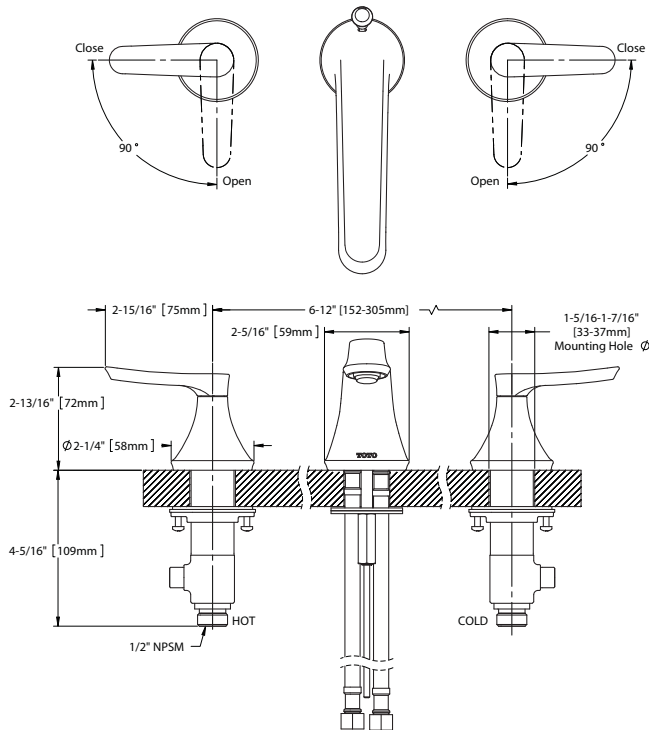

### FEATURES

- WaterSense certified low-flow 1.5 gpm (5.7 lpm) faucet
- Lever handles
- Pivoting Aerator
- Brass construction
- Ceramic disk valve cartridge
- Accommodates 6"-12" spread
- Metal pop-up drain assembly included

### PRODUCT SPECIFICATION

The widespread lavatory faucet shall have a maximum flow rate of 1.5 gpm (5.7 lpm). Product shall have lever handles. Product shall have a pivoting aerator. Product shall have a brass construction. Product shall have a ceramic disk valve cartridge. Product shall accommodate 6"-12" spread. Product shall include metal pop-up drain assembly. Product shall be TOTO Model TL230DD#\_\_\_\_\_.

### SPECIFICATIONS

- Warranty: Lifetime Limited Warranty (Residential Use)  
One Year (Commercial Use)
- Material: Brass
- Shipping Dimensions: 13-1/2" L x 7-1/2" W x 4-3/4" H
- Shipping Weight: 8.0 lbs.
- Maximum Flow Rate: 1.5 gpm (5.7 lpm)