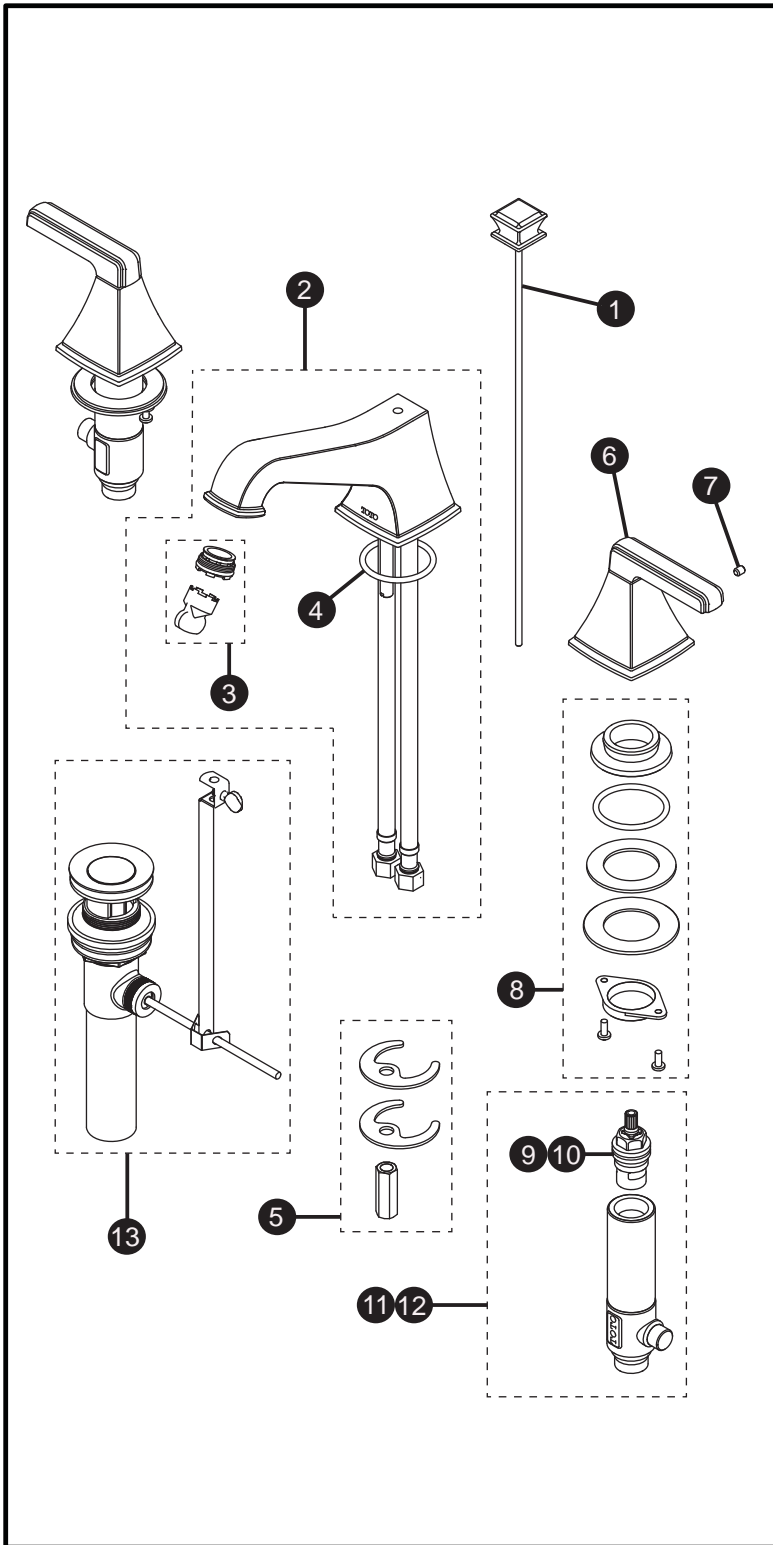

Connelly™
Widespread Lavatory Faucet

Item	Part	Description
1*	THP4945#\$\$	Lift Rod with Knob
2*	THP4946#\$\$	Spout Assembly
3	THP4869	Aerator and Key
4	THP4947	O-Ring
5	THP4859	Mounting Hardware, Spout
6*	THP4948#\$\$	Handle Assembly
7	THP4949	Set Screw and Hex Wrench
8	THP4942	Mounting Hardware, Valve
9	THP4865	Cartridge, Hot
10	THP4864	Cartridge, Cold
11	THP4867	Valve Assembly, Hot
12	THP4866	Valve Assembly, Cold
13*	THP4856#\$\$	Drain Assembly

* Please specify finish when ordering

LEGEND	
\$\$	= Denotes Finish
#CP	= Polished Chrome
#BN	= Brushed Nickel
#PN	= Polished Nickel