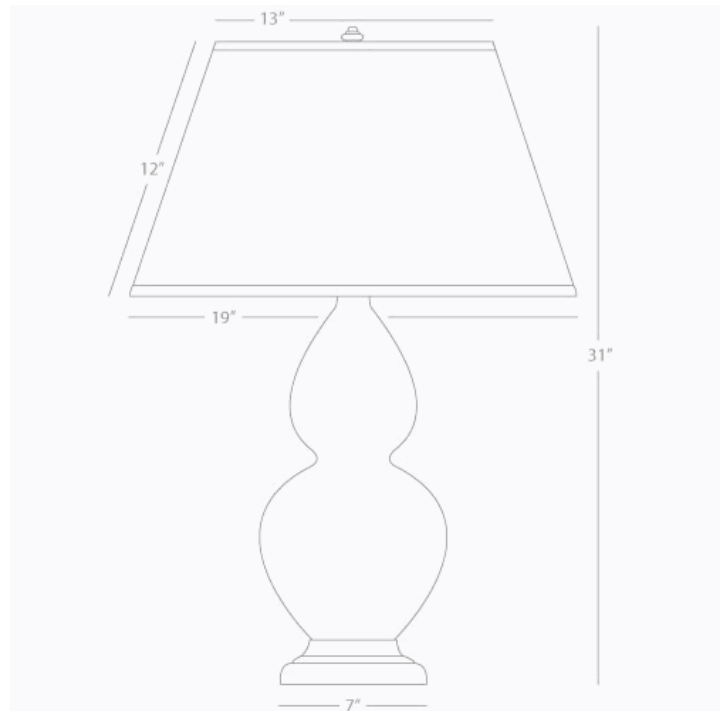

DOUBLE GOURD

TE21X

Table Lamp

1-150W Max.

Bulb Type: A

Switch: 3-Way

Brown Tea Glazed Ceramic

Deep Patina Bronze Finished Accents

Pearl Dupioni Fabric Shade

**See Double Gourd Color Chart for Base / Color /
Shade Options**

* Made In The USA