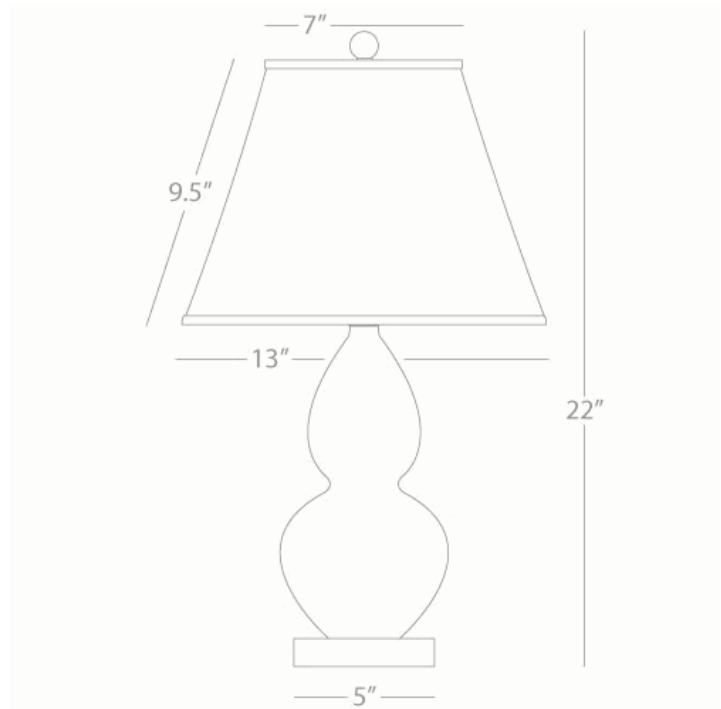

DOUBLE GOURD

TE13X

Accent Lamp

1-150W Max.

Bulb Type: A

Switch: 3-Way

Brown Tea Glazed Ceramic

Lucite Base

Pearl Dupioni Fabric Shade

See Double Gourd Table for Color / Base / Shade
Options

* Made In The USA