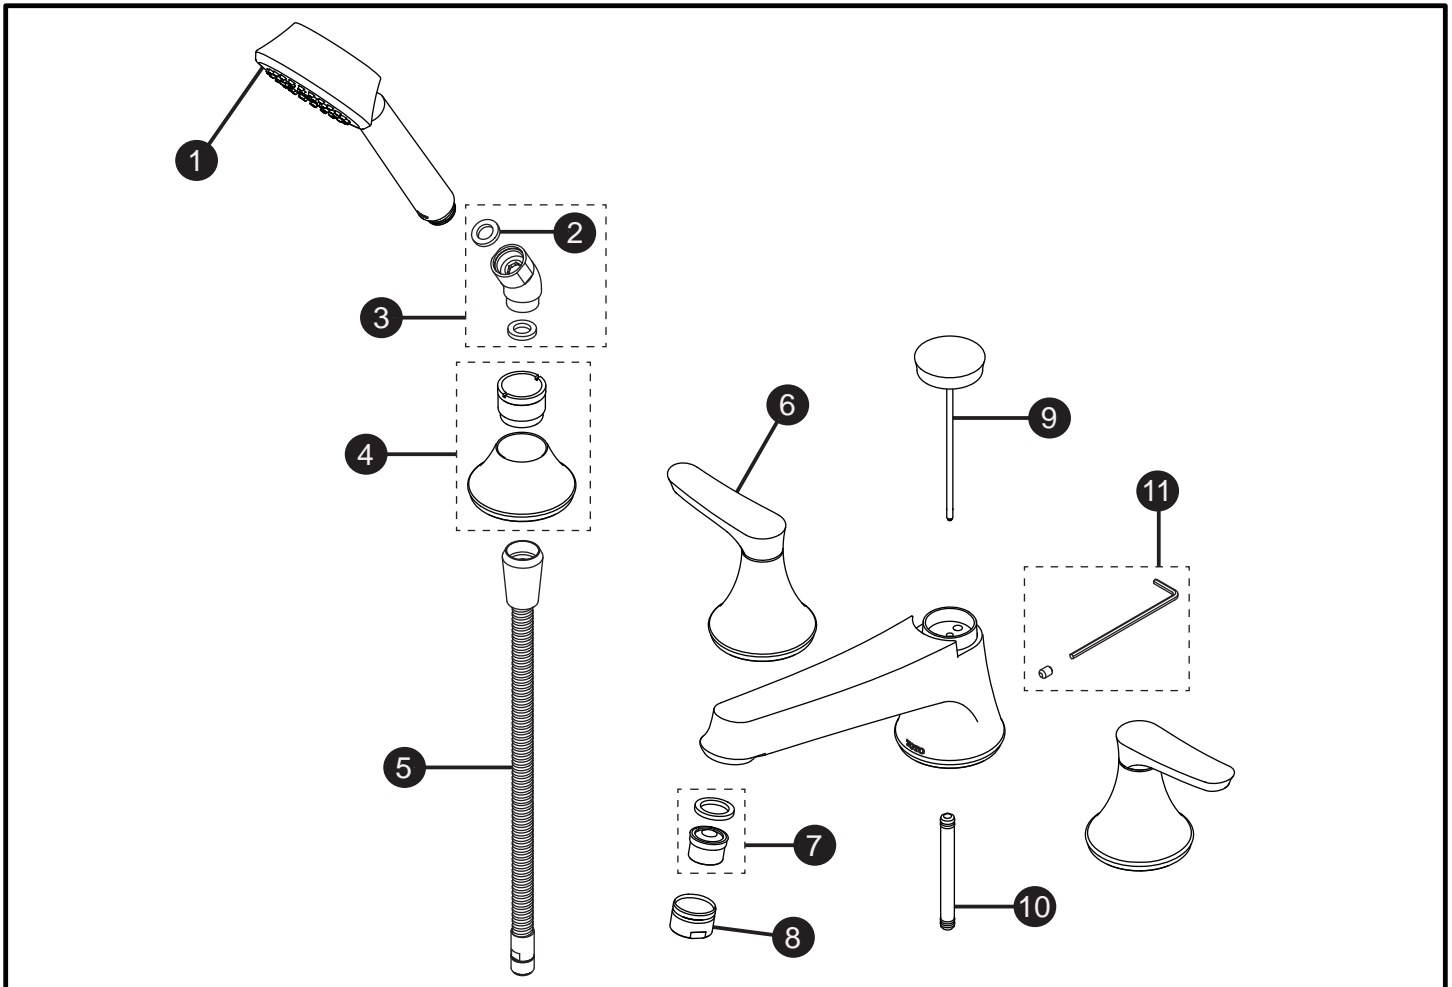

Wyeth™  
Four-Hole Roman Tub Trim

Item	Part	Description
1*	THP4920#\$\$	Handshower
2	THP4808	Gasket (Qty: 2)
3*	THP4886#\$\$	Elbow
4*	THP4921#\$\$	Handshower Mount
5*	THP4934#\$\$	Handshower Hose
6*	THP4918#\$\$	Handle Assembly
7	THP4811	Flow Insert and Gasket
8*	THP4919#\$\$	Housing
9*	THP4922#\$\$	Lift Rod with Knob
10	THP4923	Tube with O-Rings
11	THP4882	Set Screw and Hex Wrench

LEGEND
\$\$ = Denotes Finish
#CP = Polished Chrome
#BN = Brushed Nickel
#PN = Polished Nickel

\* Please specify finish when ordering