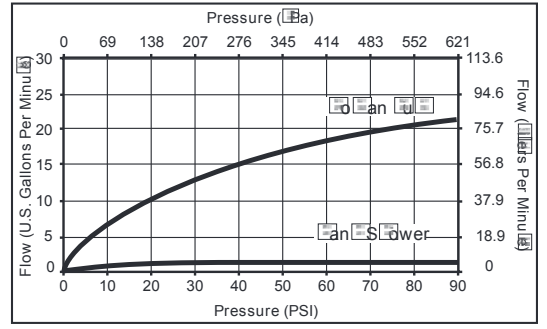

COMPLIES WITH:

- ASME A112.18.1/ CSA B125.1
- Indicates compliance to ICC/ANSI A117.1- Valve control only
- EPA WaterSense® - Applies to handshower only - RP73147*