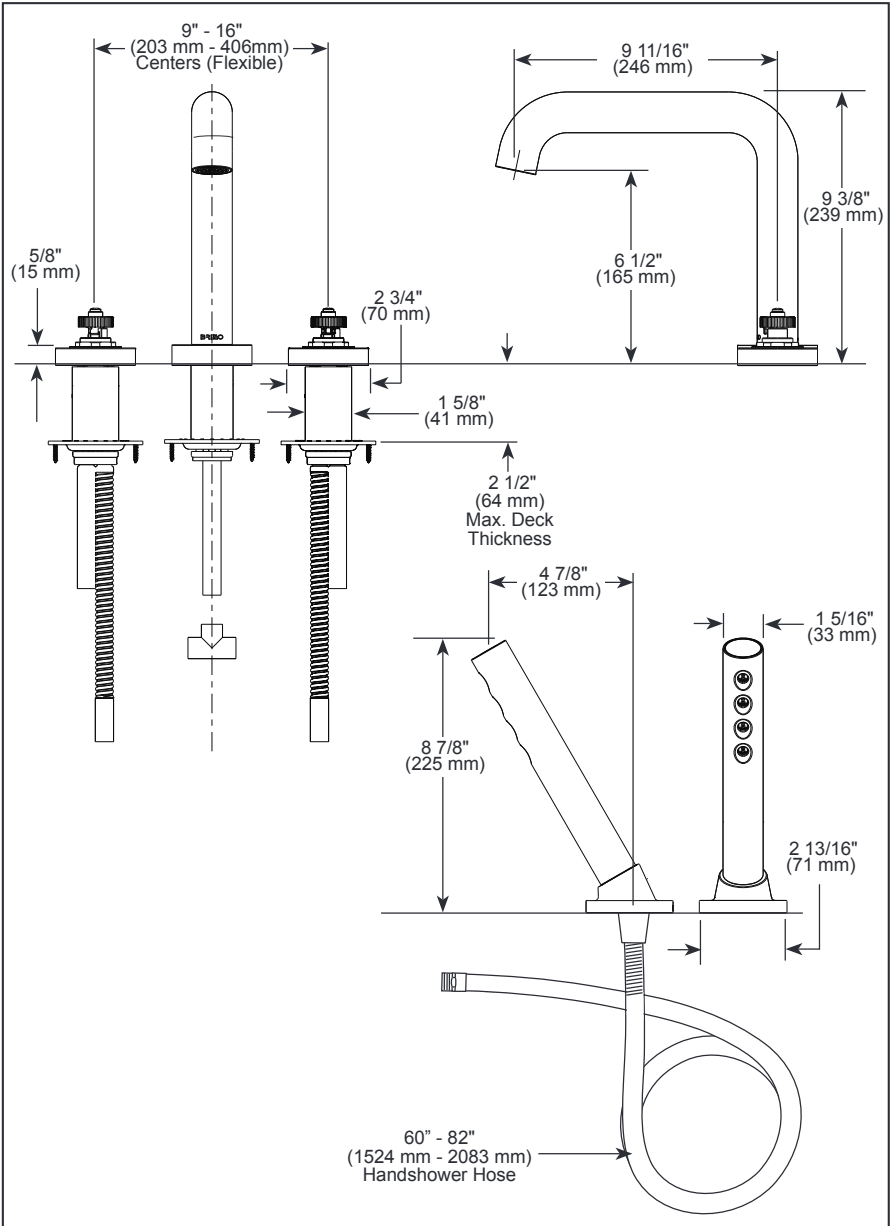

Submitted Model No.: _____
Specific Features: _____

▲ Designate finish suffix

Brizo Kitchen & Bath Company reserves the right (1) to make changes in specifications and materials, and (2) to change or discontinue models, both without notice or obligation. Dimensions are for reference only. See current full-line price book or www.brizo.com for finish options and product availability.

BSP-B-T67335-LHP Rev. B

BRIZO®

ROMAN TUB FAUCET TRIM

- Litze™ Bath Collection
- Three Hole Installation (T67335-LHP)
- Four Hole Installation (T67435-LHP)

STANDARD SPECIFICATIONS:

- Trim only for two handle Roman Tub faucet for concealed mounting.
- Temperature and volume controlled with handles.
- Rough-In kit required to complete installation, sold separately (R64707 for four hole and R62707 for three hole). There are separate specification sheets available for each rough-in kit.
- Handshower includes double check valves for backflow prevention (T67435).
- Handshower flows 2.00 gpm @80 psi, 7.60 L/min @ 550 kPa.
- 60" - 82" (1524 mm - 2083 mm) stretchable finished metal hose.

WARRANTY

- Lifetime limited warranty on parts (other than electronic parts and batteries) and finishes: or, for commercial users, for 5 years from date of purchase.
- 5 year limited warranty on electronic parts (other than batteries); or, for commercial users, for 1 year from the date of purchase. No warranty is provided on batteries.

COMPLIES WITH:

- ASME A112.18.1/ CSA B125.1
- Indicates compliance to ICC/ANSI A117.1- Valve control only
- EPA WaterSense® - Applies to handshower only - RP73147*

Brizo Kitchen & Bath Company
Indianapolis, Indiana 46280
A Division of Masco Corporation of Indiana
© 2016 Brizo Kitchen & Bath Company