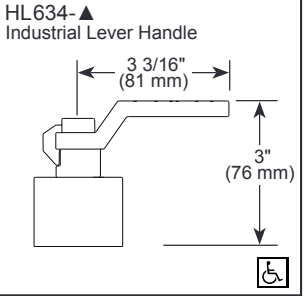

Submitted Model No.: _____
Specific Features: _____

▲ Designate finish suffix

Brizo Kitchen & Bath Company reserves the right (1) to make changes in specifications and materials, and (2) to change or discontinue models, both without notice or obligation. Dimensions are for reference only. See current full-line price book or www.brizo.com for finish options and product availability.

BSP-B-T67335-LHP Rev. B

BRIZO®

ROMAN TUB FAUCET TRIM

- Litze™ Bath Collection
- Three Hole Installation (T67335-LHP)
- Four Hole Installation (T67435-LHP)

STANDARD SPECIFICATIONS:

- Trim only for two handle Roman Tub faucet for concealed mounting.
- Temperature and volume controlled with handles.
- Rough-In kit required to complete installation, sold separately (R64707 for four hole and R62707 for three hole). There are separate specification sheets available for each rough-in kit.
- Handshower includes double check valves for backflow prevention (T67435).
- Handshower flows 2.00 gpm @80 psi, 7.60 L/min @ 550 kPa.
- 60" - 82" (1524 mm - 2083 mm) stretchable finished metal hose.

WARRANTY

- Lifetime limited warranty on parts (other than electronic parts and batteries) and finishes: or, for commercial users, for 5 years from date of purchase.
- 5 year limited warranty on electronic parts (other than batteries); or, for commercial users, for 1 year from the date of purchase. No warranty is provided on batteries.

COMPLIES WITH:

- ASME A112.18.1/ CSA B125.1
- Indicates compliance to ICC/ANSI A117.1- Valve control only
- EPA WaterSense® - Applies to handshower only - RP73147*

Brizo Kitchen & Bath Company
Indianapolis, Indiana 46280
A Division of Masco Corporation of Indiana
© 2016 Brizo Kitchen & Bath Company