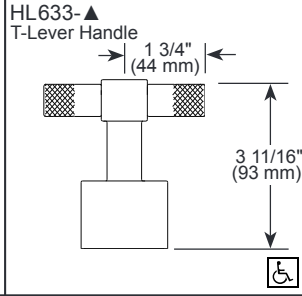

Submitted Model No.: _____
Specific Features: _____

▲ Designate finish suffix

Brizo Kitchen & Bath Company reserves the right (1) to make changes in specifications and materials, and (2) to change or discontinue models, both without notice or obligation. Dimensions are for reference only. See current full-line price book or www.brizo.com for finish options and product availability.

BSP-B-T67335-LHP Rev. B

BRIZO®

ROMAN TUB FAUCET TRIM

- Litze™ Bath Collection
- Three Hole Installation (T67335-LHP)
- Four Hole Installation (T67435-LHP)

STANDARD SPECIFICATIONS:

- Trim only for two handle Roman Tub faucet for concealed mounting.
- Temperature and volume controlled with handles.
- Rough-In kit required to complete installation, sold separately (R64707 for four hole and R62707 for three hole). There are separate specification sheets available for each rough-in kit.
- Handshower includes double check valves for backflow prevention (T67435).
- Handshower flows 2.00 gpm @80 psi, 7.60 L/min @ 550 kPa.
- 60" - 82" (1524 mm - 2083 mm) stretchable finished metal hose.

WARRANTY

- Lifetime limited warranty on parts (other than electronic parts and batteries) and finishes: or, for commercial users, for 5 years from date of purchase.
- 5 year limited warranty on electronic parts (other than batteries); or, for commercial users, for 1 year from the date of purchase. No warranty is provided on batteries.

COMPLIES WITH:

- ASME A112.18.1/ CSA B125.1
- Indicates compliance to ICC/ANSI A117.1- Valve control only
- EPA WaterSense® - Applies to handshower only - RP73147*

Brizo Kitchen & Bath Company
Indianapolis, Indiana 46280
A Division of Masco Corporation of Indiana
© 2016 Brizo Kitchen & Bath Company