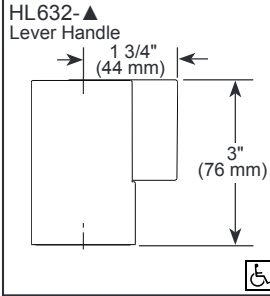

Submitted Model No.: _____
Specific Features: _____

▲ Designate finish suffix

Brizo Kitchen & Bath Company reserves the right (1) to make changes in specifications and materials, and (2) to change or discontinue models, both without notice or obligation. Dimensions are for reference only. See current full-line price book or www.brizo.com for finish options and product availability.

BSP-B-T67335-LHP Rev. B

BRIZO®

ROMAN TUB FAUCET TRIM

- Litze™ Bath Collection
- Three Hole Installation (T67335-LHP)
- Four Hole Installation (T67435-LHP)

STANDARD SPECIFICATIONS:

- Trim only for two handle Roman Tub faucet for concealed mounting.
- Temperature and volume controlled with handles.
- Rough-In kit required to complete installation, sold separately (R64707 for four hole and R62707 for three hole). There are separate specification sheets available for each rough-in kit.
- Handshower includes double check valves for backflow prevention (T67435).
- Handshower flows 2.00 gpm @80 psi, 7.60 L/min @ 550 kPa.
- 60" - 82" (1524 mm - 2083 mm) stretchable finished metal hose.

WARRANTY

- Lifetime limited warranty on parts (other than electronic parts and batteries) and finishes: or, for commercial users, for 5 years from date of purchase.
- 5 year limited warranty on electronic parts (other than batteries); or, for commercial users, for 1 year from the date of purchase. No warranty is provided on batteries.

COMPLIES WITH:

- ASME A112.18.1/ CSA B125.1
- Indicates compliance to ICC/ANSI A117.1- Valve control only
- EPA WaterSense® - Applies to handshower only - RP73147*

Brizo Kitchen & Bath Company
Indianapolis, Indiana 46280
A Division of Masco Corporation of Indiana
© 2016 Brizo Kitchen & Bath Company