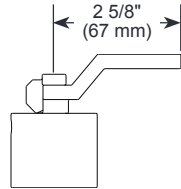

HL934-▲
Industrial Lever Handle