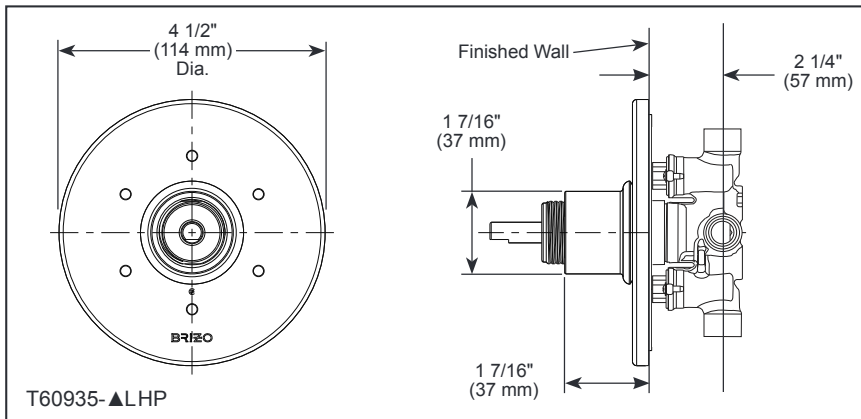

BRIZO®

3 & 6-FUNCTION SHOWER DIVERTER

- Litze™ Collection
- Three Function Diverter Trim (T60835-LHP)
- Six Function Diverter Trim (T60935-LHP)

Submitted Model No.: _____

Specific Features: _____

STANDARD SPECIFICATIONS