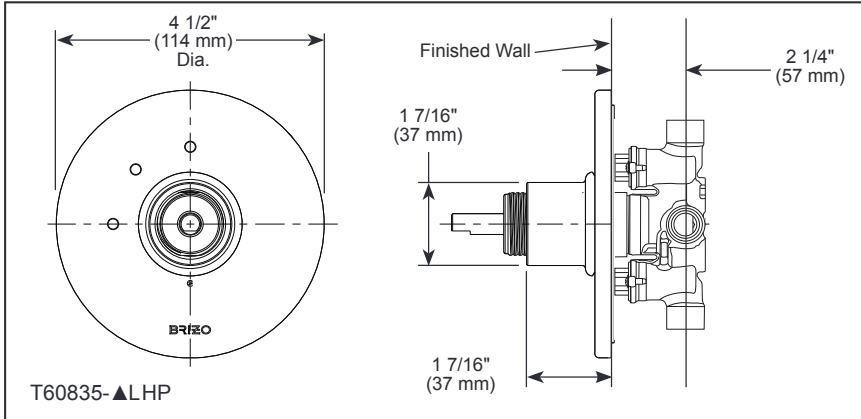

BRIZO®

3 & 6-FUNCTION SHOWER DIVERTER

- Litze™ Collection
- Three Function Diverter Trim (T60835-LHP)
- Six Function Diverter Trim (T60935-LHP)

Submitted Model No.: _____

Specific Features: _____

STANDARD SPECIFICATIONS