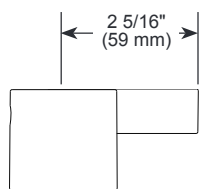

HL933-▲
T-Lever Handle

HL934-▲
Industrial Lever Handle

▲ Designate finish suffix

Brizo Kitchen & Bath reserves the right (1) to make changes in specifications and materials, and (2) to change or discontinue models, both without notice or obligation. Dimensions are for reference only. See current full-line price book or www.brizo.com for finish options and product availability.