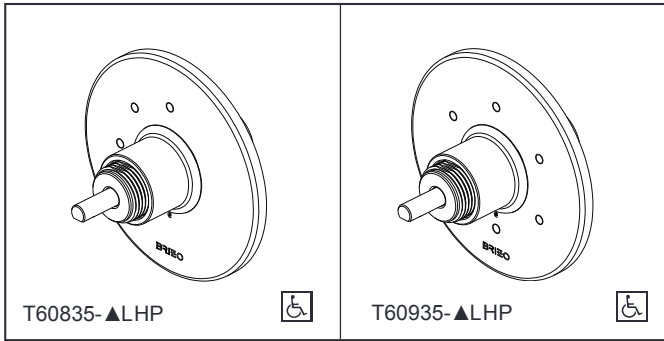

BRIZO®

3 & 6-FUNCTION SHOWER DIVERTER

- Litze™ Collection
- Three Function Diverter Trim (T60835-LHP)
- Six Function Diverter Trim (T60935-LHP)

Submitted Model No.: _____

Specific Features: _____

STANDARD SPECIFICATIONS