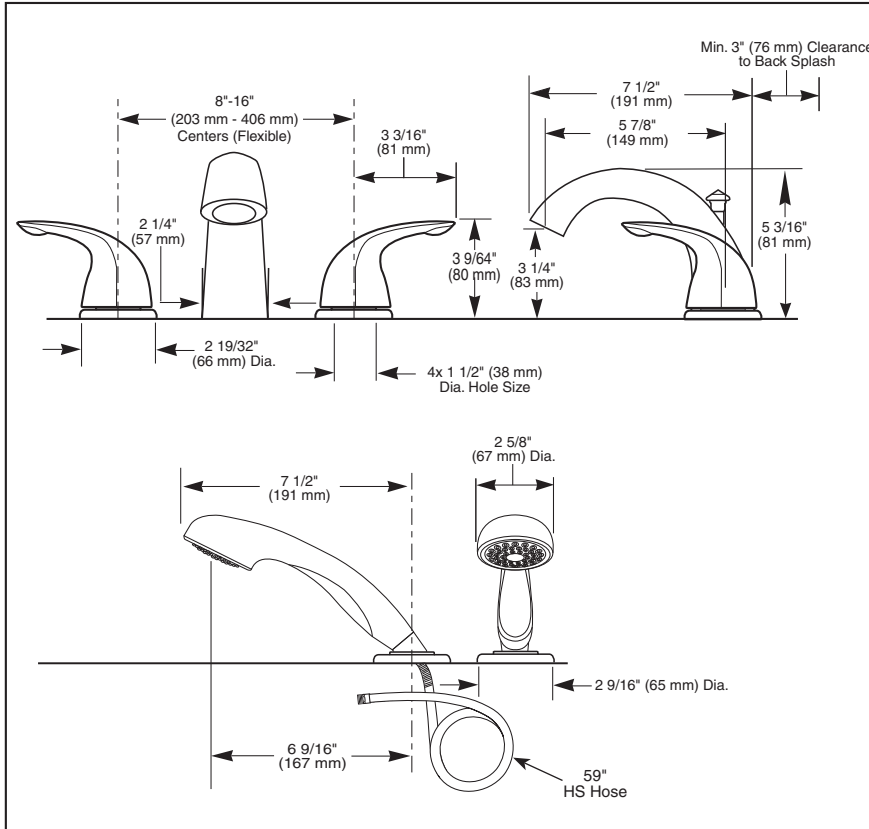

T4705▲

Submitted Model No.: _____

Specific Features: _____

▲ Designate proper finish suffix

ROMAN TUB/WHIRLPOOL FAUCET TRIM

- Two Handle Roman Tub Faucet
- Complete Trim
- Four Hole Installation (T4705 Series)
- Rough-In Kit Must Also be Ordered to Complete Installation

STANDARD SPECIFICATIONS:

- Trim Only for two handle Roman Tub faucet for concealed mounting.
- 7 1/2" (191 mm) long, 5 3/16" (132 mm) high slip-on rigid spout.
- Temperature and volume controlled with handles.
- Rough-In kit must also be ordered to complete installation. There are separate specification sheets on each rough-in kit if more details are required.
- Handshower includes double check valves for backflow prevention.

COMPLETE VALVE COMPLIES WITH:

- ASME A112.18.1 / CSA B125.1
- Indicates compliance to ICC/ANSI A117.1

55 E. 111th Street, Indianapolis, IN 46280
395 Matheson Blvd. E., Mississauga, ON L4Z 2H2
© 2009 Masco Corporation of Indiana