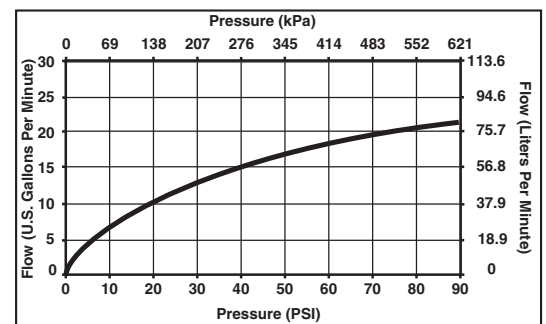

55 E. 111th Street, Indianapolis, IN 46280
395 Matheson Blvd. E., Mississauga, ON L4Z 2H2
© 2009 Masco Corporation of Indiana

Delta reserves the right (1) to make changes in specifications and materials, and (2) to change or discontinue models, both without notice or obligation. Dimensions are for reference only. See current full-line price book or www.specselect.com for finish options and product availability.

DSP-B-T4705 Rev. A