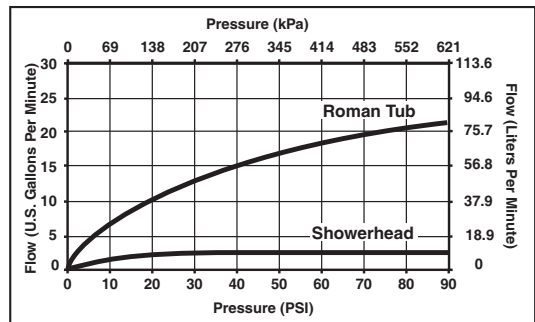

COMPLIES WITH

- ASME A112.18.1 / CSA B125.1

Indicates compliance to
ICC / ANSI A117.1

▲ Designate proper finish suffix

Delta reserves the right (1) to make changes in specifications and materials, and (2) to change or discontinue models, both without notice or obligation. Dimensions are for reference only. See full-line price book or www.specselect.com for finish options and product availability.

55 E. 111th Street, Indianapolis, Indiana 46280
395 Matheson Blvd. E., Mississauga, ON L4Z 2H2
© 2010 Masco Corporation of Indiana