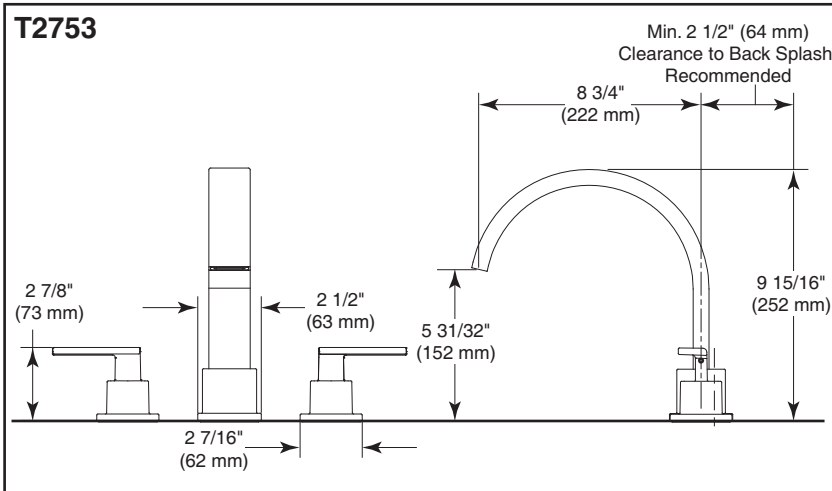

ROMAN TUB/WHIRLPOOL FAUCET TRIM

Submitted Model No.: _____
 Specific Features: _____

- Vero™ Bath Collection
- Three Hole Installation (T2753 Series)
- Four Hole Installation (T4753 Series)
- Rough-In Kit Must Also be Ordered to Complete Installation (R4707 for four hole and R2707 for three hole)

STANDARD SPECIFICATIONS

- Trim Only for two handle Roman Tub faucet for concealed mounting.
- Temperature and volume controlled with handles.
- Rough-in kit must also be ordered to complete installation (R4707 for four hole and R2707 for three hole). There are separate specification sheets on each rough-in kit if more details are required.
- Handshower includes double check valves for backflow prevention (T4753).