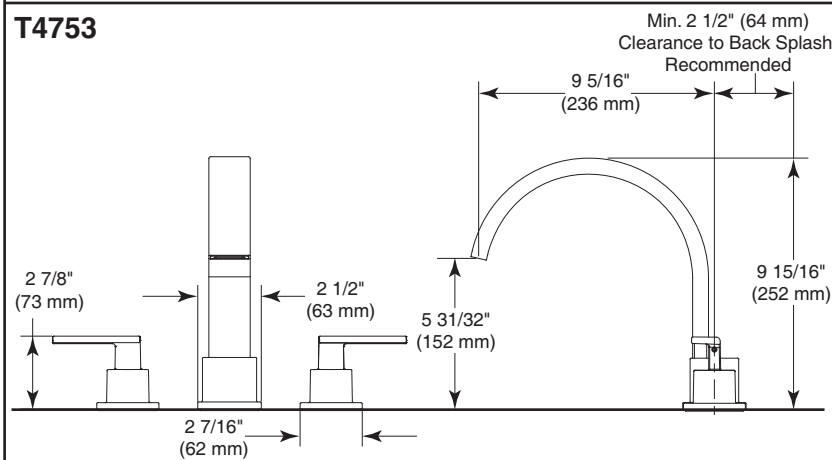

ROMAN TUB/WHIRLPOOL FAUCET TRIM

Submitted Model No.: _____
 Specific Features: _____

- Vero™ Bath Collection
- Three Hole Installation (T2753 Series)
- Four Hole Installation (T4753 Series)
- Rough-In Kit Must Also be Ordered to Complete Installation (R4707 for four hole and R2707 for three hole)

STANDARD SPECIFICATIONS

- Trim Only for two handle Roman Tub faucet for concealed mounting.
- Temperature and volume controlled with handles.
- Rough-in kit must also be ordered to complete installation (R4707 for four hole and R2707 for three hole). There are separate specification sheets on each rough-in kit if more details are required.
- Handshower includes double check valves for backflow prevention (T4753).