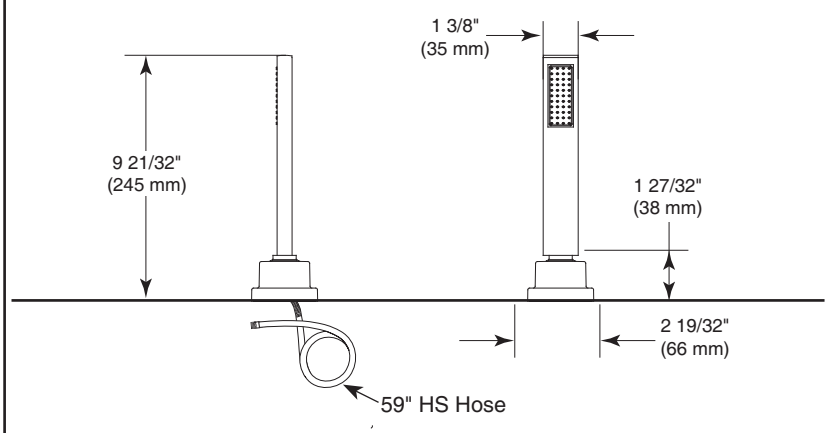

ROMAN TUB/WHIRLPOOL FAUCET TRIM

Submitted Model No.: _____
 Specific Features: _____

- Vero™ Bath Collection
- Three Hole Installation (T2753 Series)
- Four Hole Installation (T4753 Series)
- Rough-In Kit Must Also be Ordered to Complete Installation (R4707 for four hole and R2707 for three hole)

STANDARD SPECIFICATIONS

- Trim Only for two handle Roman Tub faucet for concealed mounting.
- Temperature and volume controlled with handles.
- Rough-in kit must also be ordered to complete installation (R4707 for four hole and R2707 for three hole). There are separate specification sheets on each rough-in kit if more details are required.
- Handshower includes double check valves for backflow prevention (T4753).