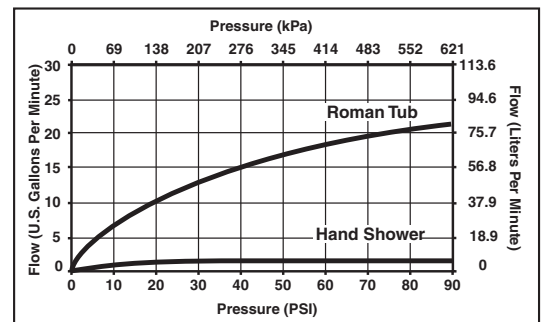

55 E. 111th Street, Indianapolis, Indiana 46280
350 South Edgeware Road, St. Thomas, ON N5P 4L1
© 2011 Masco Corporation of Indiana

Delta reserves the right (1) to make changes in specifications and materials, and (2) to change or discontinue models, both without notice or obligation. Dimensions are for reference only. See current full-line price book or www.specselect.com for finish options and product availability.

DSP-B-T2738 Rev. C