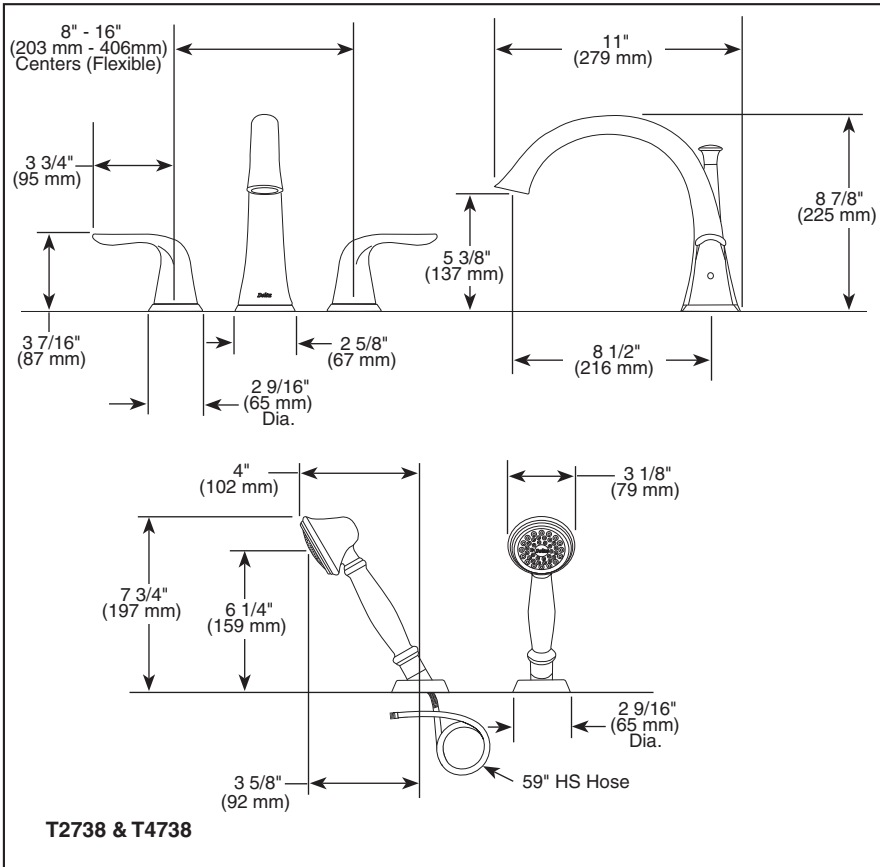

Submitted Model No.: _____
 Specific Features: _____

ROMAN TUB/WHIRLPOOL FAUCET TRIM

- Lahara™ Bath Collection
- Three Hole Installation (T2738 Series)
- Four Hole Installation (T4738 Series)
- Rough-In Kit Must Also be Ordered to Complete Installation (R4707 for four hole and R2707 for three hole)

STANDARD SPECIFICATIONS:

- Trim Only for two handle Roman Tub faucet for concealed mounting.
- 9 1/4" (235 mm) long, 8 7/8" (225 mm) high slip-on rigid spout.
- Temperature and volume controlled with handles.
- Rough-In kit must also be ordered to complete installation (R4707 for four hole and R2707 for three hole). There are separate specification sheets on each rough-in kit if more details are required.
- Handshower includes double check valves for backflow prevention (T4738).

COMPLETE VALVE COMPLIES WITH:

- ASME A112.18.1 / CSA B125.1
- Indicates compliance to ICC/ANSI A117.1

55 E. 111th Street, Indianapolis, Indiana 46280
 350 South Edgeware Road, St. Thomas, ON N5P 4L1
 © 2011 Masco Corporation of Indiana