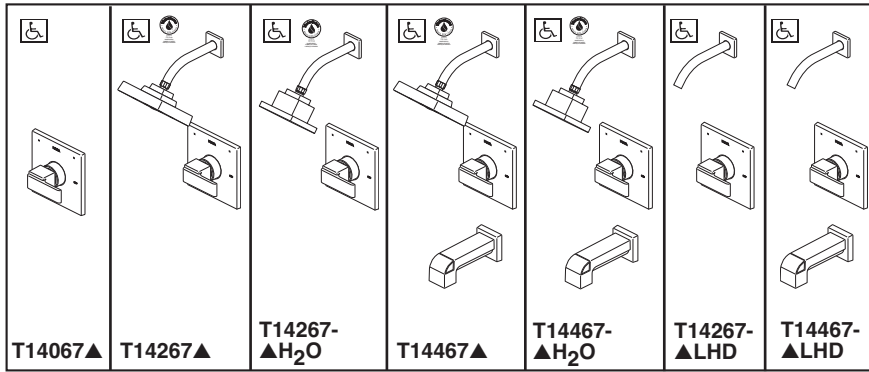

see what Delta can do™

TUB AND SHOWER FAUCET TRIM

- Ara® Bath Collection
- Valve Only (T14067)
- Shower Only (T14267)
- Tub/Shower (T14467)

Submitted Model No.: _____

Specific Features: _____

FEATURES:

- Monitor® 14 Series pressure balanced single handle bath mixing valve trim
- Single function H₂Okinetic® Technology shower head

STANDARD SPECIFICATIONS:

- Maintains a balanced pressure of hot and cold water even when a valve is turned on or off elsewhere in the system
- For use with MultiChoice® Universal rough valve body (R10000 Series)
- Temperature only controlled with handle
- Field adjustable means to limit handle rotation into hot water zone
- 120° maximum handle rotation
- All parts replaceable from the front of the valve
- 1.75 gpm @ 80 psi for standard models
- 1.5 gpm @ 80 psi for models with H₂O designation
- Tub port maximum flow rate 6.0 gpm @ 60 psi with R10000-UNBX
- Shower arm overall horizontal length = 7" (178 mm), including threaded ends
- Red/blue pad print temperature indicators on escutcheon
- Stem extension kit RP77991 can be ordered to allow for an additional 1 3/4" wall thickness. RP77991 ships with chrome escutcheon screws. For special finishes also order RP12630 escutcheon screws in desired finish.

RP75435▲ Pull-Up Diverter Tub Spout

RP77991 Available Extension Kit

▲ Designate Proper Finish Suffix

Delta reserves the right (1) to make changes in specifications and materials, and (2) to change or discontinue models, both without notice or obligation. Dimensions are for reference only. See current full-line price book or www.deltafaucet.com for finish options and product availability.