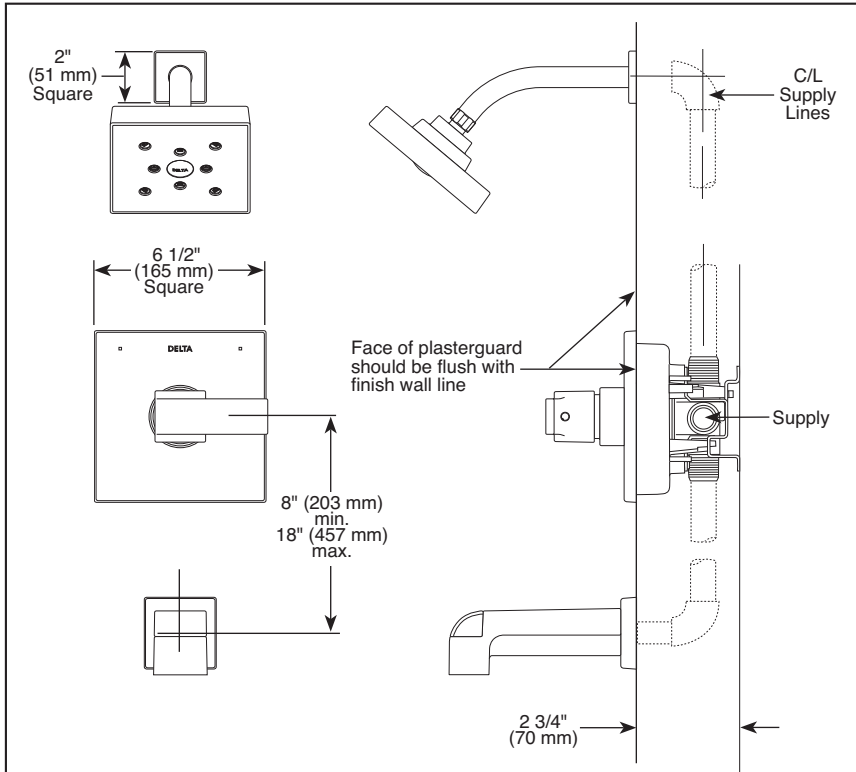

see what Delta can do™

TUB AND SHOWER FAUCET TRIM

- Ara® Bath Collection
- Valve Only (T14067)
- Shower Only (T14267)
- Tub/Shower (T14467)

Submitted Model No.: _____

Specific Features: _____

FEATURES:

- Monitor® 14 Series pressure balanced single handle bath mixing valve trim
- Single function H₂Okinetic® Technology shower head

STANDARD SPECIFICATIONS:

- Maintains a balanced pressure of hot and cold water even when a valve is turned on or off elsewhere in the system
- For use with MultiChoice® Universal rough valve body (R10000 Series)
- Temperature only controlled with handle
- Field adjustable means to limit handle rotation into hot water zone
- 120° maximum handle rotation
- All parts replaceable from the front of the valve
- 1.75 gpm @ 80 psi for standard models
- 1.5 gpm @ 80 psi for models with H₂O designation
- Tub port maximum flow rate 6.0 gpm @ 60 psi with R10000-UNBX
- Shower arm overall horizontal length = 7" (178 mm), including threaded ends
- Red/blue pad print temperature indicators on escutcheon
- Stem extension kit RP77991 can be ordered to allow for an additional 1 3/4" wall thickness. RP77991 ships with chrome escutcheon screws. For special finishes also order RP12630 escutcheon screws in desired finish.

RP75435▲ Pull-Up Diverter Tub Spout

RP77991 Available Extension Kit

▲ Designate Proper Finish Suffix

Delta reserves the right (1) to make changes in specifications and materials, and (2) to change or discontinue models, both without notice or obligation. Dimensions are for reference only. See current full-line price book or www.deltafaucet.com for finish options and product availability.