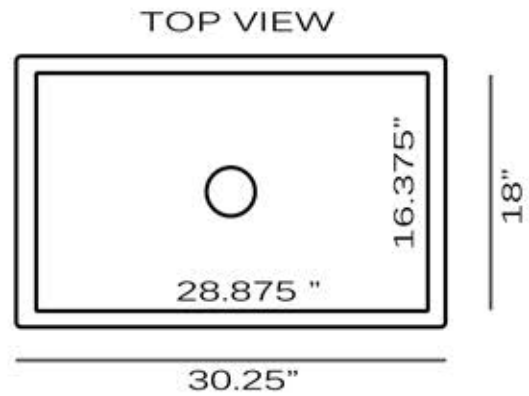

## Premium Fireclay Farmhouse Apron Sink

MODEL:  
T-FCFS30CB

Overall Dimensions	Large Bowl	Apron Height	Bowl Depth	Drain Dimensions
30.25" X 18"	28.875" X 16.375"	10"	8.5"	3.5" Opening

### Please Be Advised

- (Nominal Dimensions\*) Actual Dimensions may vary by 1/4"
- Template Not included
- Custom Cabinet Required
- **Very Heavy 2 Person lift Recommended**