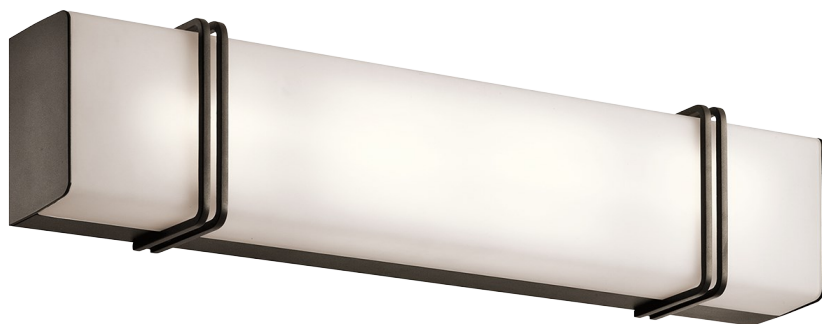

Impello Collection
Impello 24" Linear LED Bath Light OZ
 45838OZLED (Olde Bronze)

Project Name: _____
 Location: _____
 Type: _____
 Qty: _____
 Comments: _____

Dimensions

Height	5.50"
Width	24.25"

Ordering Information

Product ID	45838OZLED
Finish	Olde Bronze
Available Finishes	CH, OZ
Collection	Impello Collection

Dimensions

Extension	3.50"
Height from center of Wall opening	2.75"
Base Backplate	23.50 X 4.75
Weight	9.00 LBS

Photometrics

Kelvin Temperature	3000 K
Color Rendering Index	90

Specifications

Material	Glass
Diffuser Description	Satin Etched White

Electrical

Dimmable	Yes
Dimmable Notes	This LED is compatible with most standard incandescent dimmers, LED dimmers, and electronic low voltage dimmers. For more information, go to Kichler.com/dimming .
Voltage	120 V
Input Voltage	Single(120)

Impello Collection
Impello 24" Linear LED Bath Light OZ
45838OZLED (Olde Bronze)

Project Name: _____
Location: _____
Type: _____
Qty: _____
Comments: _____

Delivered Lumens	1200
Initial Lumens	2400
Delivered Efficacy	46
Max or Nominal Watt	25W
Dimming	Yes
