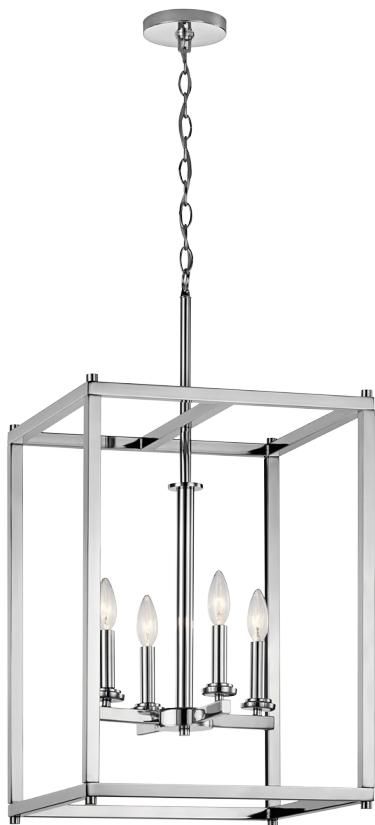

Crosby Collection
Crosby 4 Light Foyer Pendant CH
 43998CH (Chrome)

Project Name: _____
 Location: _____
 Type: _____
 Qty: _____
 Comments: _____

Ordering Information

Product ID	43998CH
Finish	Chrome
Available Finishes	CH, NI, OZ
Collection	Crosby Collection

Dimensions

Base Backplate	5.00 DIA
Chain/Stem Length	72.00"
Weight	12.50 LBS

Specifications

Material	Steel
----------	-------

Electrical

Voltage	120 V
Lead Wire Length	14.00"

Qualifications

Safety Rated	Dry
Warranty	www.kichler.com/warranty

Primary Lamping

Light Source	Incandescent
Lamp Included	Not Included
# of Bulbs/LED Modules	4
Socket Wire	105
Socket Type	Candelabra
Lamp Type	B
Bulb Product ID	4064CLR

Dimensions

Height	31.00"
Overall Height	105.00"
Width	16.00"