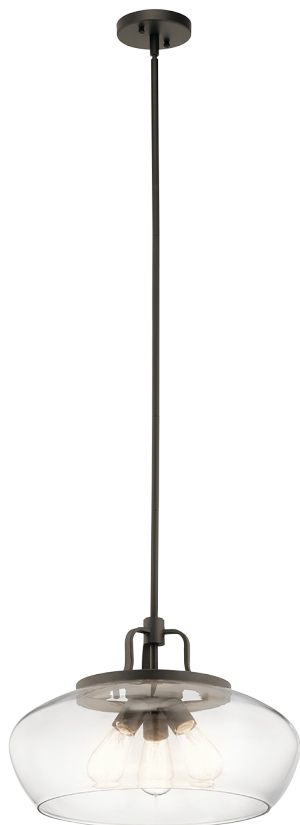

Davenport Collection

Davenport 3 Light Pendant/Semi Flush OZ

43904OZ (Olde Bronze)

Project Name: _____
 Location: _____
 Type: _____
 Qty: _____
 Comments: _____

Ordering Information

Product ID	43904OZ
Finish	Olde Bronze
Available Finishes	AP, OZ
Collection	Davenport Collection

Dimensions

Base Backplate	5.00 DIA
Chain/Stem Length	36.00"
Weight	9.20 LBS

Specifications

Material	Steel
Diffuser Description	Clear

Electrical

Voltage	120 V
Lead Wire Length	64.00"

Qualifications

Safety Rated	Dry
Warranty	www.kichler.com/warranty

Installation

Max Stem Tilt	90 Degrees
---------------	------------

Primary Lamping

Light Source	Incandescent
Lamp Included	Not Included
# of Bulbs/LED Modules	3
Socket Wire	150
Socket Type	Medium
Lamp Type	A19

Dimensions

Height	12.75"
Overall Height	51.00"
Width	17.75"

Alternate Lamps

Lamp Included	Bulb Listing	Light Source	Max Wattage/Range	Bulb Product ID	Dimming
No	Alternate	INCA	60W	4071CLR	