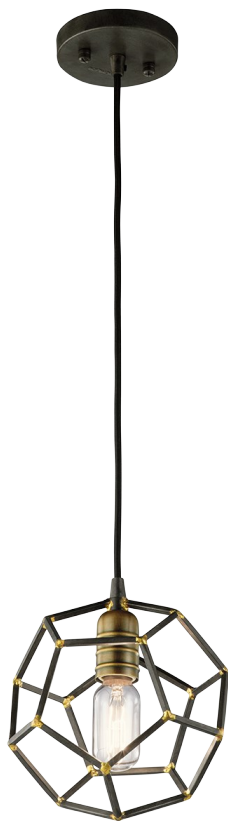

Rocklyn Collection  
 Rocklyn 1 Light Mini Pendant in RS  
 43719RS

Project Name: \_\_\_\_\_  
 Location: \_\_\_\_\_  
 Type: \_\_\_\_\_  
 Qty: \_\_\_\_\_  
 Comments: \_\_\_\_\_

**Ordering Information**

Product ID	43719RS
Collection	Rocklyn Collection

**Dimensions**

Base Backplate	4.75 DIA
Weight	2.50 LBS

**Specifications**

Material	Steel
----------	-------

**Electrical**

Voltage	120V
---------	------

**Qualifications**

Safety Rated	Dry
Warranty	<a href="http://www.kichler.com/warranty">www.kichler.com/warranty</a>

**Primary Lamping**

Light Source	Incandescent
Lamp Included	Not Included
# of Bulbs/LED Modules	1
Max or Nominal Watt	100W
Socket Wire	105
Socket Type	Medium
Lamp Type	A19

**Dimensions**

Height	9.25"
Overall Height	113.00"
Width	8.00"

**Alternate Lamps**

Lamp Included	Bulb Listing	Light Source	Max Wattage/Range	Bulb Product ID	Dimming
No	Alternate	INCA	60W	4071CLR	