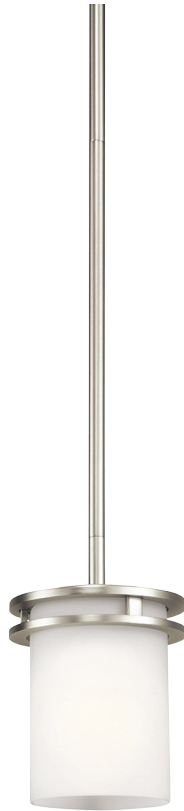

Hendrik Collection
Hendrik 1 Light Mini Pendant - Brushed Nickel
 3475NI (Brushed Nickel)

Project Name: _____
 Location: _____
 Type: _____
 Qty: _____
 Comments: _____

Ordering Information

Product ID	3475NI
Finish	Brushed Nickel
Available Finishes	NI, OZ
Collection	Hendrik Collection

Dimensions

Base Backplate	5.00 DIA
Chain/Stem Length	36.00"
Weight	3.50 LBS

Specifications

Material	Steel
Diffuser Description	Satin Etched Cased Opal

Electrical

Voltage	120V
Lead Wire Length	67.00"

Qualifications

Safety Rated	Dry
Warranty	www.kichler.com/warranty

Dimensions

Height	7.50"
Overall Height	46.00"
Width	5.25"

Primary Lamping

Light Source	Incandescent
Lamp Included	Not Included
# of Bulbs/LED Modules	1
Max or Nominal Watt	100W
Socket Wire	105
Socket Type	Medium
Lamp Type	A19