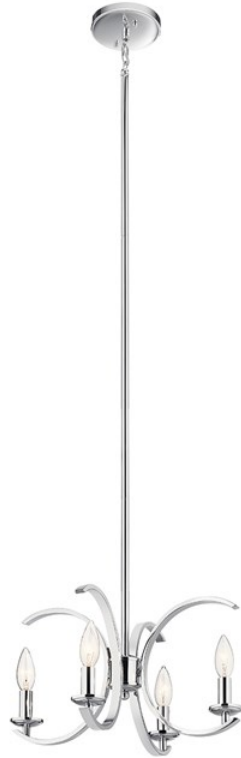

# Cassadee 16" 4 Light Convertible Pendant/Semi Flush Chrome

52119CH (Chrome)

Project Name: \_\_\_\_\_  
 Location: \_\_\_\_\_  
 Type: \_\_\_\_\_  
 Qty: \_\_\_\_\_  
 Comments: \_\_\_\_\_

## Dimensions

Base Backplate	5.00 DIA
Chain/Stem Length	36"
Weight	4.30 LBS
Height	12.50"
Overall Height	45.00"
Width	16.00"

## Mounting/Installation

Interior/Exterior	Interior
Lead Wire Length	74
Mounting Weight	4.30 LBS
Slope Ceiling Kit Included	Yes

## Primary Lamping

Bulb Product ID	4064CLR
Lamp Included	Not Included
Lamp Type	B
Light Source	Incandescent
Max or Nominal Watt	60W
# of Bulbs/LED Modules	4
Max Wattage/Range	60W
Socket Type	CAND
Socket Wire	105