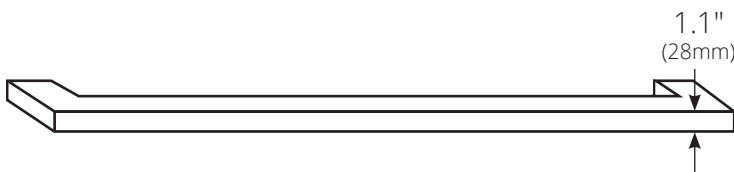

SPECIFICATIONS

**SOLACE 28" MIRROR & SHELF**

Solace Collection

SHELF (optional)

MRO281 Sunrise Oak  
MRO288 Midnight Oak

Solace Shelf (Optional)  
MSO281 Sunrise Oak  
MSO288 Midnight Oak

**PRODUCT DETAILS**

*Solace Mirror*

- 28" DIA (711mm)
- Solid FSC certified oak and oak veneer
- Low VOC water-resistant finish

*Solace Shelf*

- 34"w x 6.5"d x 1.1"h (864mm x 165mm x 28mm)
- FSC certified solid oak
- Low VOC water-resistant finish

**IMPORTANT**

Due to the handcrafted nature of this product, it will vary in finish, texture, and other details. Dimensions may vary up to .25" (6mm).