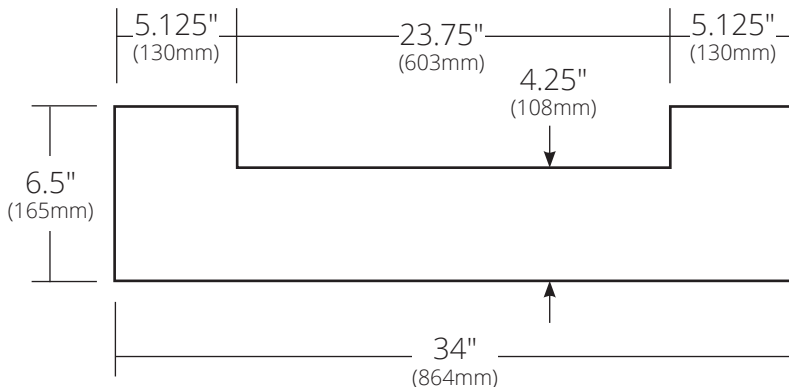

SPECIFICATIONS

**SOLACE 28" MIRROR & SHELF**

Solace Collection

SHELF (optional)

MRO281 Sunrise Oak  
MRO288 Midnight Oak

Solace Shelf (Optional)  
MSO281 Sunrise Oak  
MSO288 Midnight Oak

**PRODUCT DETAILS**

*Solace Mirror*

- 28" DIA (711mm)
- Solid FSC certified oak and oak veneer
- Low VOC water-resistant finish

*Solace Shelf*

- 34"w x 6.5"d x 1.1"h (864mm x 165mm x 28mm)
- FSC certified solid oak
- Low VOC water-resistant finish

**IMPORTANT**

Due to the handcrafted nature of this product, it will vary in finish, texture, and other details. Dimensions may vary up to .25" (6mm).