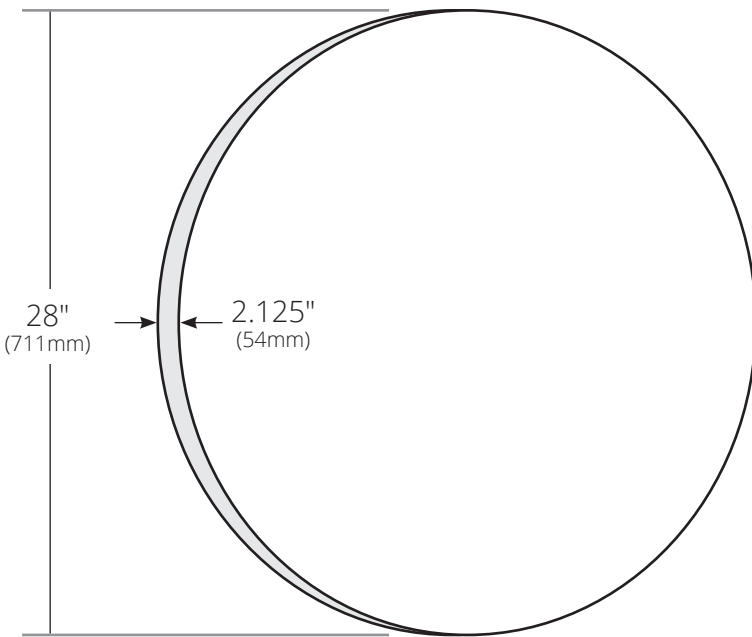

SPECIFICATIONS

**SOLACE 28" MIRROR & SHELF**

Solace Collection

SHELF (optional)

MRO281 Sunrise Oak  
MRO288 Midnight Oak

Solace Shelf (Optional)  
MSO281 Sunrise Oak  
MSO288 Midnight Oak

**PRODUCT DETAILS**

*Solace Mirror*

- 28" DIA (711mm)
- Solid FSC certified oak and oak veneer
- Low VOC water-resistant finish

*Solace Shelf*

- 34"w x 6.5"d x 1.1"h (864mm x 165mm x 28mm)
- FSC certified solid oak
- Low VOC water-resistant finish

**IMPORTANT**

Due to the handcrafted nature of this product, it will vary in finish, texture, and other details. Dimensions may vary up to .25" (6mm).