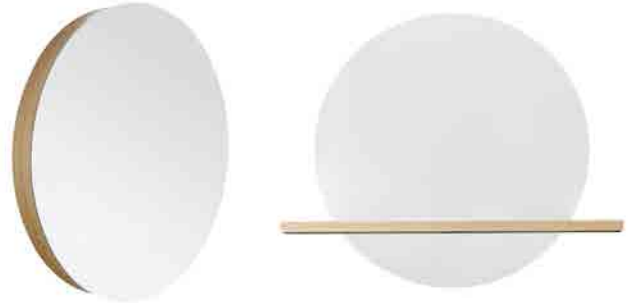

SPECIFICATIONS

**SOLACE 28" MIRROR & SHELF**

Solace Collection

SHELF (optional)

MRO281 Sunrise Oak  
MRO288 Midnight Oak

Solace Shelf (Optional)  
MSO281 Sunrise Oak  
MSO288 Midnight Oak

**PRODUCT DETAILS**

*Solace Mirror*

- 28" DIA (711mm)
- Solid FSC certified oak and oak veneer
- Low VOC water-resistant finish

*Solace Shelf*

- 34"w x 6.5"d x 1.1"h (864mm x 165mm x 28mm)
- FSC certified solid oak
- Low VOC water-resistant finish

**INSTALLATION**

*Solace Mirror*

- Wall Mounted
- French cleat and mounting hardware included for easy installation

*Solace Shelf*

- Wall Mounted
- Mounting hardware included

**COORDINATING PRODUCTS**

- Solace Vanity

**IMPORTANT**

Due to the handcrafted nature of this product, it will vary in finish, texture, and other details. Dimensions may vary up to .25" (6mm).