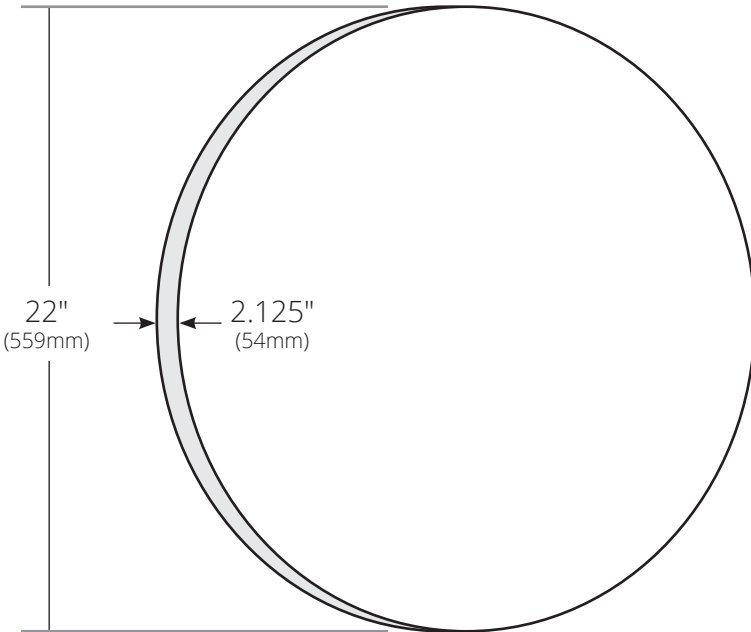

SPECIFICATIONS

SOLACE 22" MIRROR & SHELF

Solace Collection

MRO221 Sunrise Oak
MRO228 Midnight Oak

Solace Shelf (*Optional*)
MSO221 Sunrise Oak
MSO228 Midnight Oak

PRODUCT DETAILS

Solace Mirror

- 22" DIA (559mm)
- Solid FSC certified oak and oak veneer
- Low VOC water-resistant finish

Solace Shelf

- 25"w x 6.5"d x 1.1"h (635mm x 165mm x 28mm)
- FSC certified solid oak
- Low VOC water-resistant finish

SHELF (optional)

INSTALLATION

Solace Mirror

- Wall Mounted
- French cleat and mounting hardware included for easy installation

Solace Shelf

- Wall Mounted
- Mounting hardware included

COORDINATING PRODUCTS

- Solace Vanity

IMPORTANT

Due to the handcrafted nature of this product, it will vary in finish, texture, and other details. Dimensions may vary up to .25" (6mm).