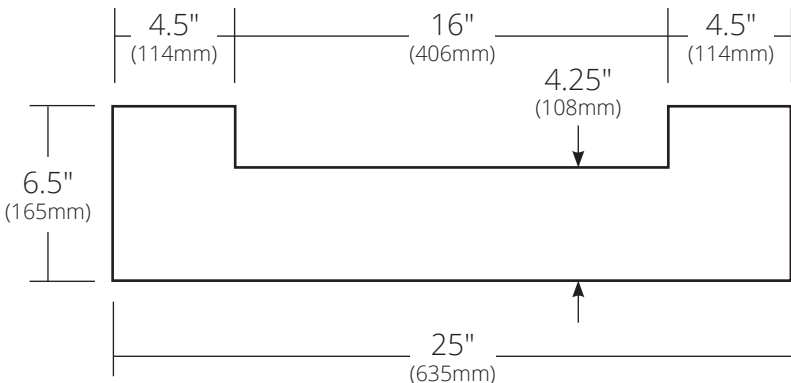

SPECIFICATIONS

SOLACE 22" MIRROR & SHELF

Solace Collection

MRO221 Sunrise Oak
MRO228 Midnight Oak

Solace Shelf (*Optional*)
MSO221 Sunrise Oak
MSO228 Midnight Oak

PRODUCT DETAILS

Solace Mirror

- 22" DIA (559mm)
- Solid FSC certified oak and oak veneer
- Low VOC water-resistant finish

Solace Shelf

- 25"w x 6.5"d x 1.1"h (635mm x 165mm x 28mm)
- FSC certified solid oak
- Low VOC water-resistant finish

SHELF (optional)

INSTALLATION

Solace Mirror

- Wall Mounted
- French cleat and mounting hardware included for easy installation

Solace Shelf

- Wall Mounted
- Mounting hardware included

COORDINATING PRODUCTS

- Solace Vanity

IMPORTANT

Due to the handcrafted nature of this product, it will vary in finish, texture, and other details. Dimensions may vary up to .25" (6mm).