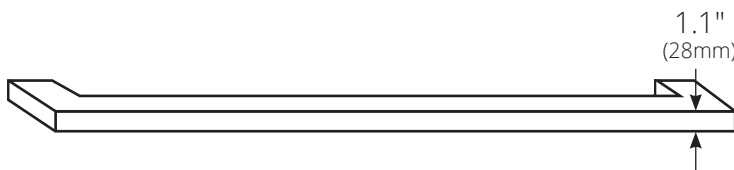

SPECIFICATIONS

SOLACE 22" MIRROR & SHELF

Solace Collection

MRO221 Sunrise Oak
MRO228 Midnight Oak

Solace Shelf (*Optional*)
MSO221 Sunrise Oak
MSO228 Midnight Oak

PRODUCT DETAILS

Solace Mirror

- 22" DIA (559mm)
- Solid FSC certified oak and oak veneer
- Low VOC water-resistant finish

Solace Shelf

- 25"w x 6.5"d x 1.1"h (635mm x 165mm x 28mm)
- FSC certified solid oak
- Low VOC water-resistant finish

SHELF (optional)

INSTALLATION

Solace Mirror

- Wall Mounted
- French cleat and mounting hardware included for easy installation

Solace Shelf

- Wall Mounted
- Mounting hardware included

COORDINATING PRODUCTS

- Solace Vanity

IMPORTANT

Due to the handcrafted nature of this product, it will vary in finish, texture, and other details. Dimensions may vary up to .25" (6mm).