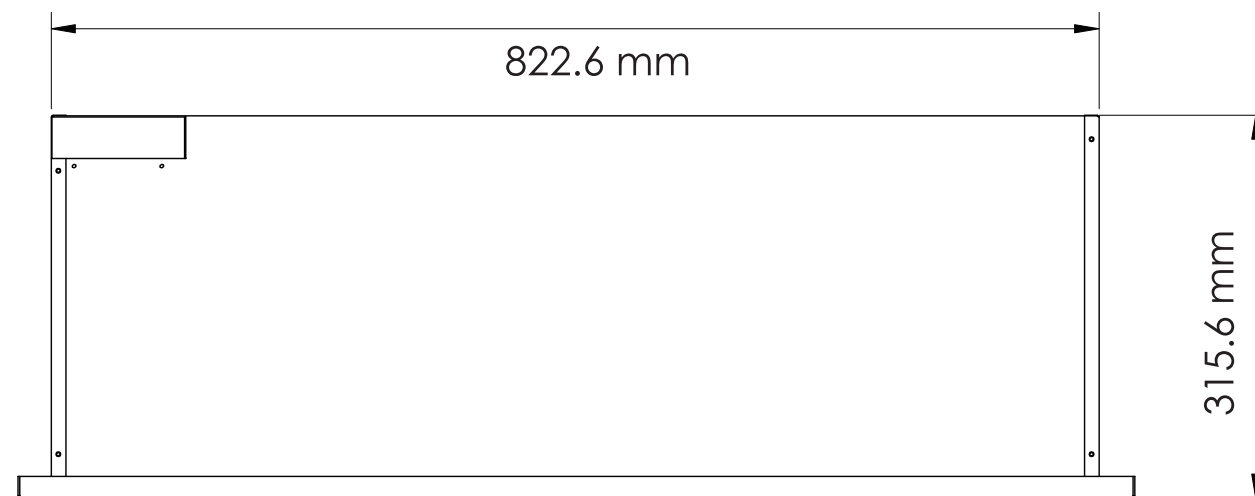

TECHNICAL SPECIFICATIONS		
VOLTS	120	
AMPS	12.5	
WATTS	1200	
HEATER	HIGH	1200 watts
	LOW	600 watts
NO HEATER	30 watts max	
LAMPS	QUANTITY	LED
	WATTS	
	TOTAL WATTS	22 watts
ROTOR MOTOR	1 at 5 watts	
HEIGHT, WIDTH, DEPTH	20 1/8 x 32 3/8 x 11 3/4	
GLASS VIEWING OPENING	17 5/8 x 30 5/8	
SURROUND SIZE	21 3/4 x 34 1/2	
SHIPPING SIZE	23 3/4 x 38 1/4 x 16	
SHIPPING WEIGHT		
STEEL FRONT	UNIT	
		Included
PLUG LOCATION	Left Side	
CORD LENGTH	76"	
APPROX. HEATING AREA	400 sq ft	

Amantii
SYMMETRY

SERIES SYMMETRY	MODEL SYM-34-XT		REV 1
SCALE 1" = 1'-0"	DATE: 10/15/2018		SHEET 1 OF 1

TECHNICAL SPECIFICATIONS		
VOLTS	120	
AMPS	12.5	
WATTS	1200	
HEATER	HIGH	1200 watts
	LOW	600 watts
NO HEATER	30 watts max	
LAMPS	QUANTITY	LED
	WATTS	
	TOTAL WATTS	22 watts
ROTOR MOTOR	1 at 5 watts	
HEIGHT, WIDTH, DEPTH	51 x 82.3 x 29.7 cm	
GLASS VIEWING OPENING	44.6 x 77.7 cm	
SURROUND SIZE	54.2 x 87.5 cm	
SHIPPING SIZE	40.6 x 97.8 x 60 cm	
SHIPPING WEIGHT		
GLASS FRONT	UNIT	
		Included
PLUG LOCATION	Left Side	
CORD LENGTH	193 cm	
APPROX. HEATING AREA	37 sqm	

Amantii
SYMMETRY

SERIES SYMMETRY	MODEL SYM-34-XT		REV 1
SCALE 1:12	DATE: 10/15/2018	SHEET 1 OF 1	