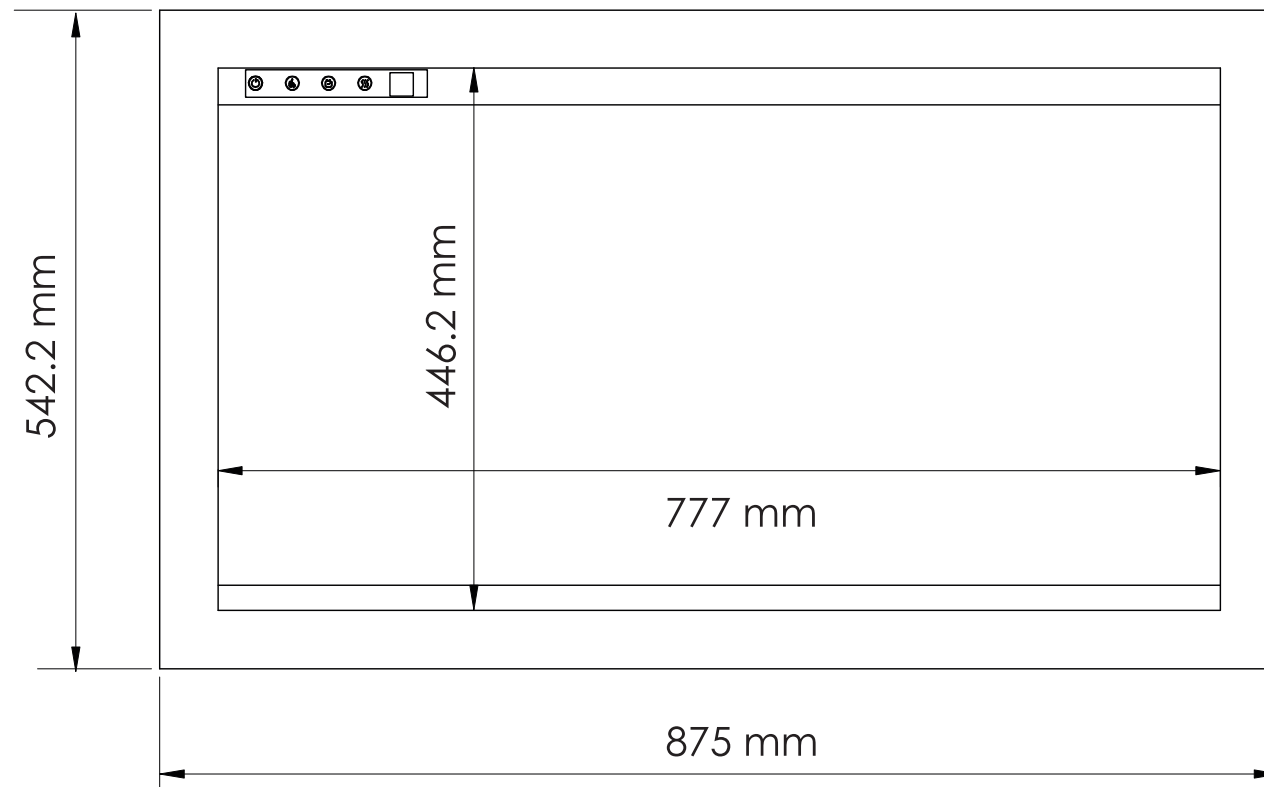

TECHNICAL SPECIFICATIONS		
VOLTS	120	
AMPS	12.5	
WATTS	1200	
HEATER	HIGH	1200 watts
	LOW	600 watts
NO HEATER	30 watts max	
LAMPS	QUANTITY	LED
	WATTS	
	TOTAL WATTS	22 watts
ROTOR MOTOR	1 at 5 watts	
HEIGHT, WIDTH, DEPTH	20 1/8 x 32 3/8 x 11 3/4	
GLASS VIEWING OPENING	17 5/8 x 30 5/8	
SURROUND SIZE	21 3/4 x 34 1/2	
SHIPPING SIZE	23 3/4 x 38 1/4 x 16	
SHIPPING WEIGHT		
STEEL FRONT	UNIT	
		Included
PLUG LOCATION	Left Side	
CORD LENGTH	76"	
APPROX. HEATING AREA	400 sq ft	

Amantii
SYMMETRY

SERIES SYMMETRY	MODEL SYM-34-XT		REV 1
SCALE 1" = 1'-0"	DATE: 10/15/2018		SHEET 1 OF 1

TECHNICAL SPECIFICATIONS		
VOLTS	120	
AMPS	12.5	
WATTS	1200	
HEATER	HIGH	1200 watts
	LOW	600 watts
NO HEATER	30 watts max	
LAMPS	QUANTITY	LED
	WATTS	
	TOTAL WATTS	22 watts
ROTOR MOTOR	1 at 5 watts	
HEIGHT, WIDTH, DEPTH	51 x 82.3 x 29.7 cm	
GLASS VIEWING OPENING	44.6 x 77.7 cm	
SURROUND SIZE	54.2 x 87.5 cm	
SHIPPING SIZE	40.6 x 97.8 x 60 cm	
SHIPPING WEIGHT		
GLASS FRONT	UNIT	
		Included
PLUG LOCATION	Left Side	
CORD LENGTH	193 cm	
APPROX. HEATING AREA	37 sqm	

Amantii
SYMMETRY

SERIES SYMMETRY	MODEL SYM-34-XT		REV 1
SCALE 1:12	DATE: 10/15/2018	SHEET 1 OF 1	