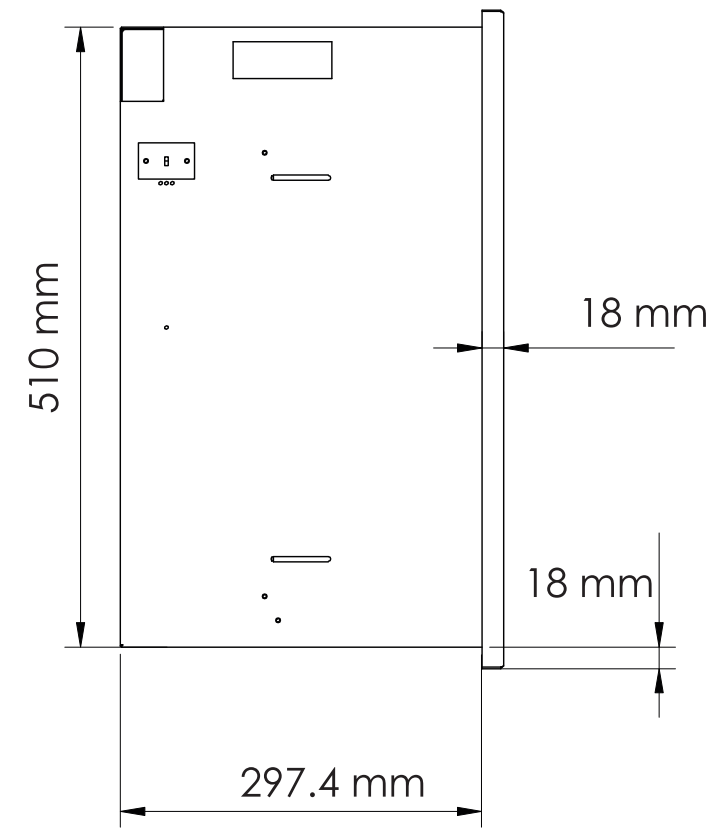

TECHNICAL SPECIFICATIONS		
VOLTS	120	
AMPS	12.5	
WATTS	1200	
HEATER	HIGH	1200 watts
	LOW	600 watts
NO HEATER	30 watts max	
LAMPS	QUANTITY	LED
	WATTS	
	TOTAL WATTS	22 watts
ROTOR MOTOR	1 at 5 watts	
HEIGHT, WIDTH, DEPTH	20 1/8 x 32 3/8 x 11 3/4	
GLASS VIEWING OPENING	17 5/8 x 30 5/8	
SURROUND SIZE	21 3/4 x 34 1/2	
SHIPPING SIZE	23 3/4 x 38 1/4 x 16	
SHIPPING WEIGHT		
STEEL FRONT	UNIT	
		Included
PLUG LOCATION	Left Side	
CORD LENGTH	76"	
APPROX. HEATING AREA	400 sq ft	

Amantii
SYMMETRY

SERIES SYMMETRY	MODEL SYM-34-XT		REV 1
SCALE 1" = 1'-0"	DATE: 10/15/2018		SHEET 1 OF 1

TECHNICAL SPECIFICATIONS		
VOLTS	120	
AMPS	12.5	
WATTS	1200	
HEATER	HIGH	1200 watts
	LOW	600 watts
NO HEATER	30 watts max	
LAMPS	QUANTITY	LED
	WATTS	
	TOTAL WATTS	22 watts
ROTOR MOTOR	1 at 5 watts	
HEIGHT, WIDTH, DEPTH	51 x 82.3 x 29.7 cm	
GLASS VIEWING OPENING	44.6 x 77.7 cm	
SURROUND SIZE	54.2 x 87.5 cm	
SHIPPING SIZE	40.6 x 97.8 x 60 cm	
SHIPPING WEIGHT		
GLASS FRONT	UNIT	
		Included
PLUG LOCATION	Left Side	
CORD LENGTH	193 cm	
APPROX. HEATING AREA	37 sqm	

Amantii
SYMMETRY

SERIES SYMMETRY	MODEL SYM-34-XT		REV 1
SCALE 1:12	DATE: 10/15/2018	SHEET 1 OF 1	