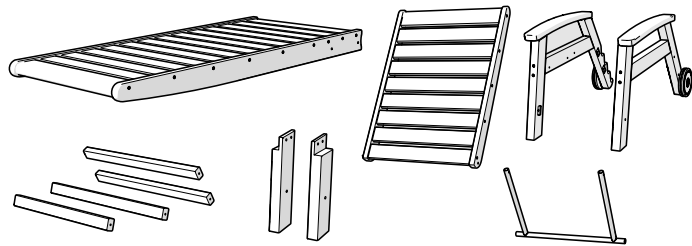

TOOLS

4mm T-handle hex key (included)

4mm hex key (included)

5/16" wrench (not included)

PARTS

A x4

1.25" Screw — HHW12X1.25

B x2