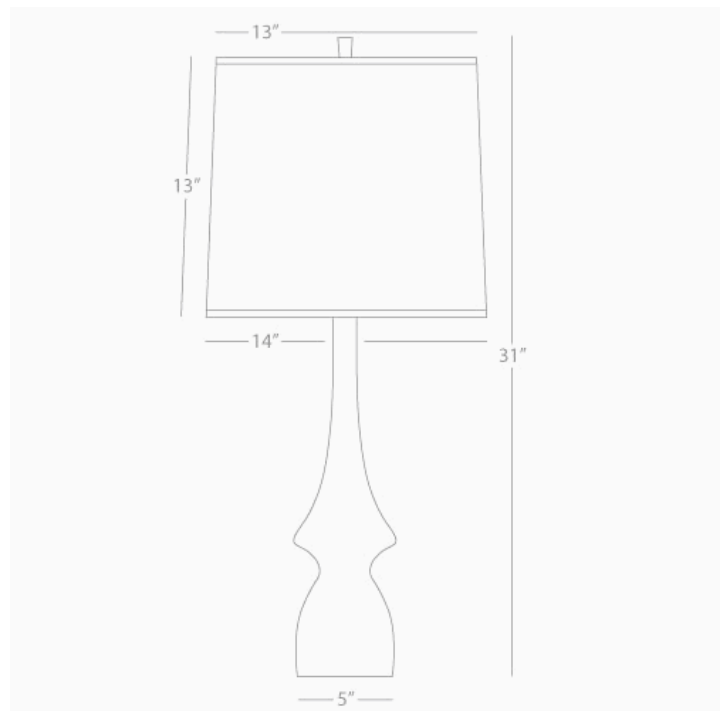

JASMINE

SU210

Table Lamp

1 - 150W Max.

Bulb Type: A

Switch: Hi-Lo Dimming

Sunset Glazed Ceramic

Oyster Linen Shade

See Jasmine Table for Color Options

* Ships Within 5 Business Days

* Made In The USA