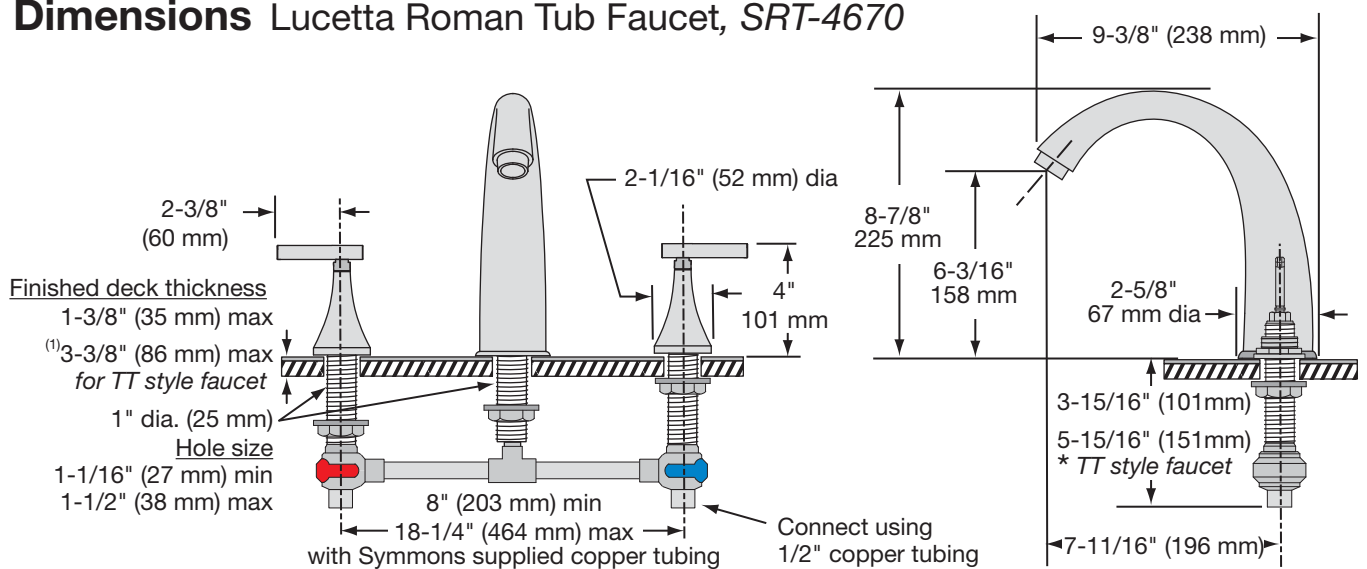

Location:

SYMMONS[®] Lucetta™

Roman Tub Faucet SRT-4672, SRT-4670

Specification Submittal

Model Numbers

- SRT-4672 Roman Tub Faucet with Handspray
- SRT-4670 Roman Tub Faucet only

Finish Options / Modifications

Append appropriate -suffix to model number.

- STN Satin nickel
 - Polished chrome (standard finish)

Options / Modifications

Append appropriate -suffix to model number.

Feature Highlights

- Two handle Roman Tub Faucet with quarter turn ceramic control components.
- Handspray and separate push button diverter (SRT-4672 series only)
- 1/2 rigid copper tubing connections
- Cast brass spout
- Metal construction
- Polished chrome (standard)

Standards / Certifications

ASME A112.18.1-2005/CSA B125.1-05

Warranty

- Limited Lifetime - to the original end purchaser in consumer installations.
- 5 years - for commercial installations

Dimensions Lucetta Roman Tub Faucet, SRT-4670

Note

- (1) Use TT style faucet if deck thickness is 1-3/8" to 3-3/8" (35 mm - 86 mm). Contact Symmons customer service to special order TT style faucet, model number SRT-4670-TT-BDY.
- (2) Dimensions subject to change without notice.