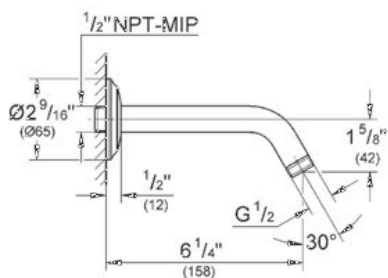

SEABURY  
Shower Arm 6 1/4" NPT  
MODEL # 27011

Pure Freude an Wasser

GROHE

GROHE America, Inc | 200 North Gary Avenue, Suite G, Roselle, IL 60172  
Phone: +1 (800) 444-7643 | Fax: +1 (800) 225-2778 | us-customerservice@grohe.com

**Product Description:**  
Shower Arm 6 1/4" NPT

- Standard Specification:**
- GROHE StarLight® finish
  - Escutcheon
  - 1/2" Connection thread

- Applicable Codes & Standards:**
- Energy Policy Act of 1992
  - ASME A112.18.1/CSA B125.1