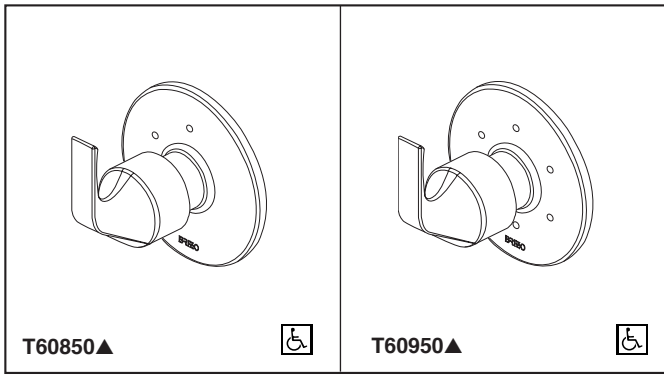

## 3 & 6-FUNCTION SHOWER DIVERTER

- Sotria™ Bath Collection
- Three Function Diverter Trim (T60850)
- Six Function Diverter Trim (T60950)

Submitted Model No.: \_\_\_\_\_

Specific Features: \_\_\_\_\_

**RP72123**  
Non-Shared 3 Function Cartridge