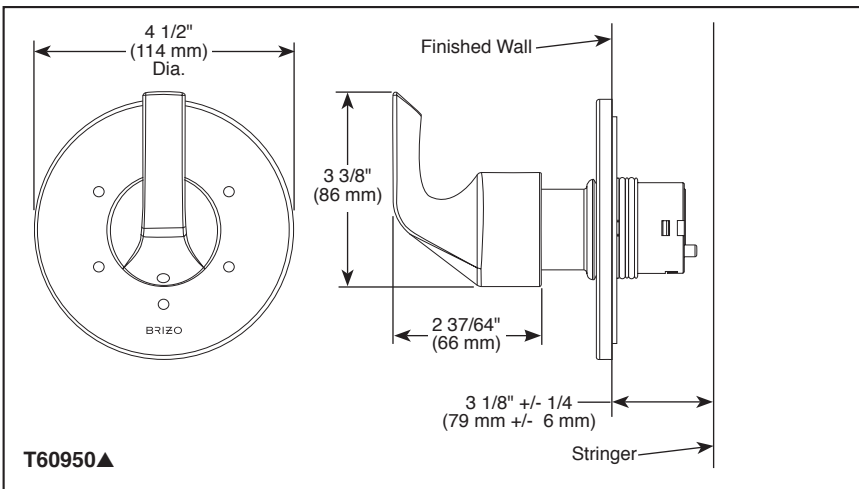

## 3 & 6-FUNCTION SHOWER DIVERTER

- Sotria™ Bath Collection
- Three Function Diverter Trim (T60850)
- Six Function Diverter Trim (T60950)

Submitted Model No.: \_\_\_\_\_

Specific Features: \_\_\_\_\_

**RP72123**  
Non-Shared 3 Function Cartridge