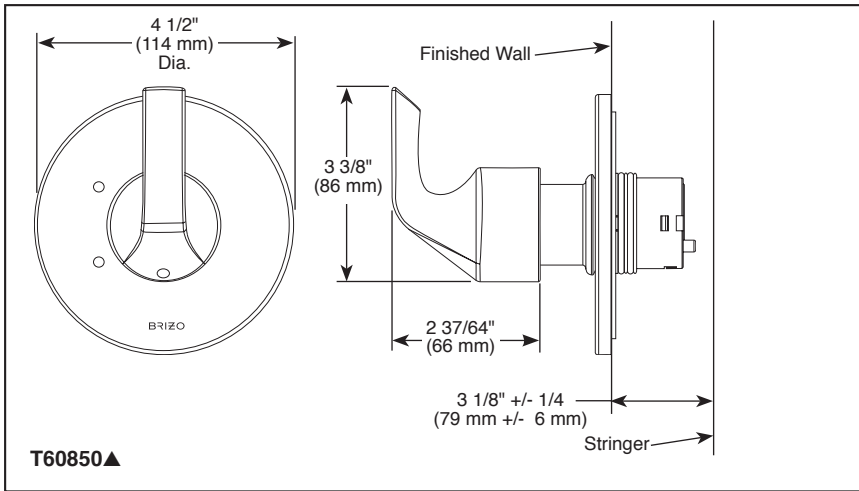

## 3 & 6-FUNCTION SHOWER DIVERTER

- Sotria™ Bath Collection
- Three Function Diverter Trim (T60850)
- Six Function Diverter Trim (T60950)

Submitted Model No.: \_\_\_\_\_

Specific Features: \_\_\_\_\_

**RP72123**  
Non-Shared 3 Function Cartridge