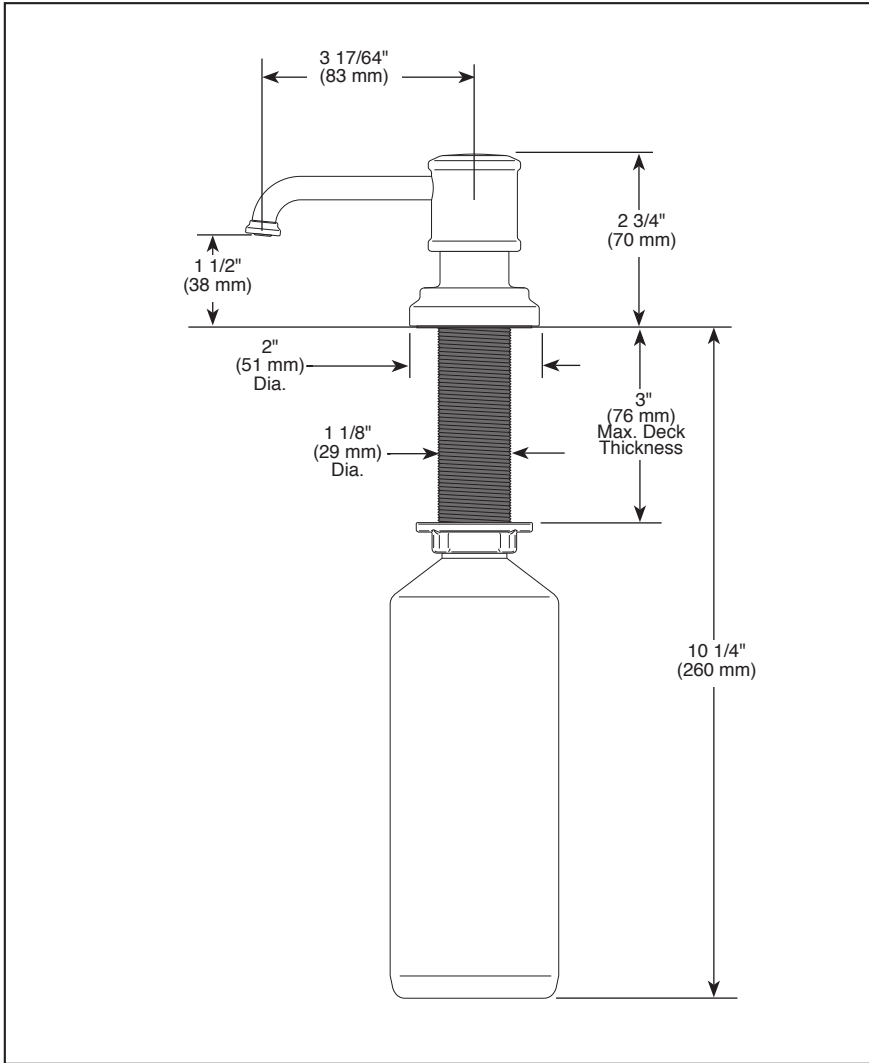

## SOAP DISPENSER

Submitted Model No.: \_\_\_\_\_

Specific Features: \_\_\_\_\_

▲ Designate Proper Finish Suffix

### STANDARD SPECIFICATIONS:

- 13 ounce bottle.
- Refillable from above the deck.
- 3" max. deck thickness.
- Includes RP30395 refill funnel.
- Fits hole size 1 3/8" +/- 1/8".