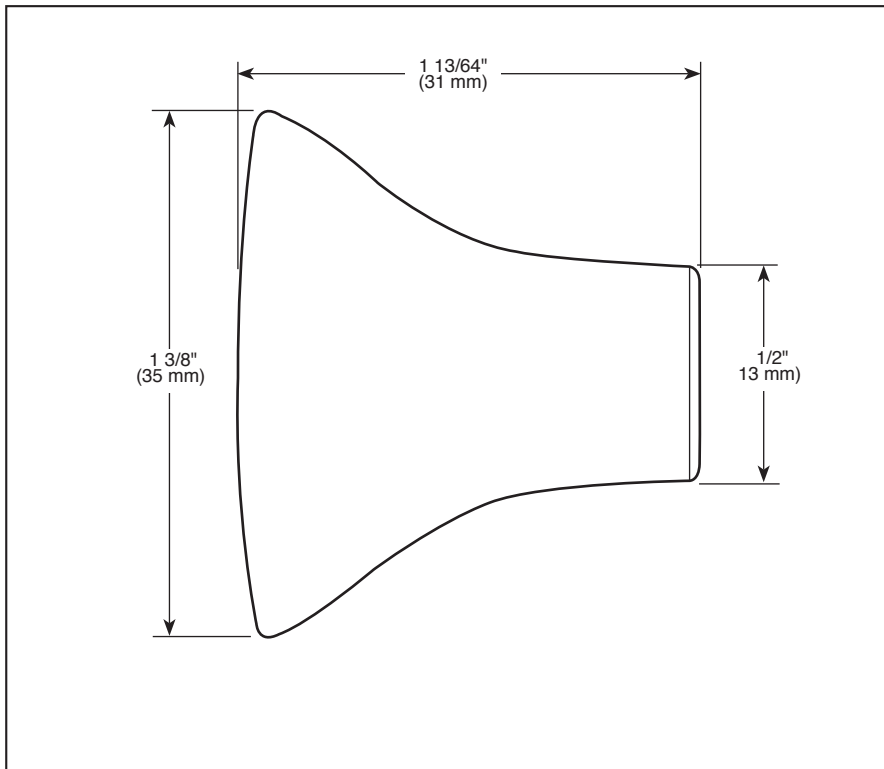

## ACCESSORIES

- Sotria™ Bath Collection
- Drawer Knob

Submitted Model No.: \_\_\_\_\_

Specific Features: \_\_\_\_\_

▲ Designate proper finish suffix

### STANDARD SPECIFICATIONS:

- Mounting hardware (8-32 UNC screw) included with product.
- All metal construction.
- Finishes match full Sotria™ suite.