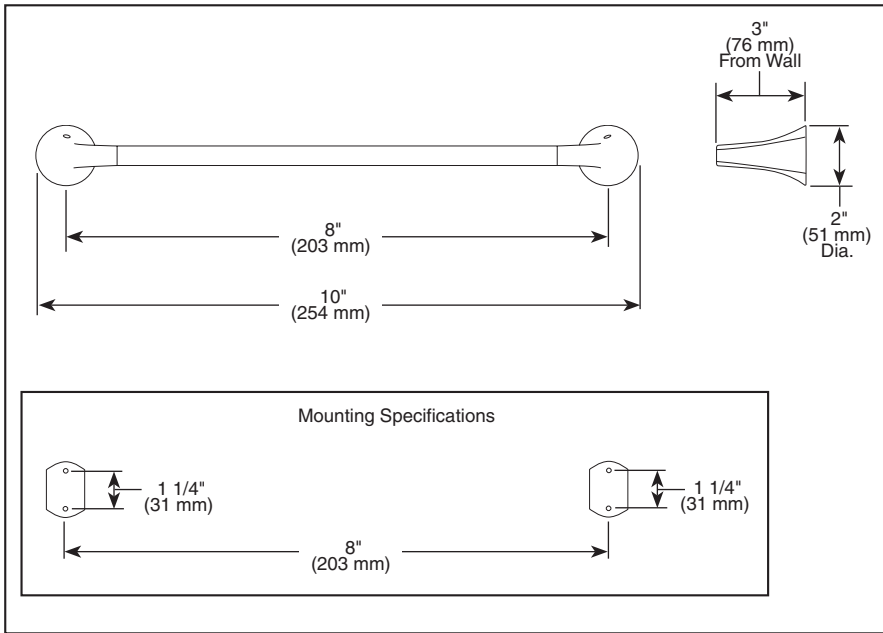

BRIZO®

ACCESSORIES

- Sotria™ Bath Collection
- 8" Towel Bar

Submitted Model No.: _____

Specific Features: _____

STANDARD SPECIFICATIONS:

- Wood blocking is preferable behind all wall surfaces. If wood blocking is not available, try finding a wood stud to anchor at least one end of this accessory.
- Mounting hardware and mounting instructions included with product.
- Note: Plastic anchors, screws, toggle bolts, and mounting brackets are included with the mounting hardware.