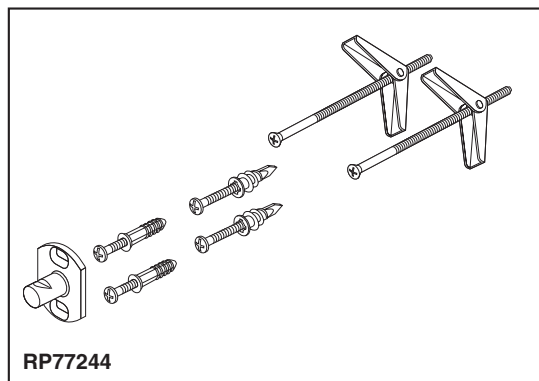

WARRANTY

- Lifetime limited warranty on parts (other than electronic parts and batteries) and finishes; or, for commercial users, for 5 years from date of purchase.
- 5 year limited warranty on electronic parts (other than batteries); or, for commercial users, for 1 year from the date of purchase. No warranty is provided on batteries.