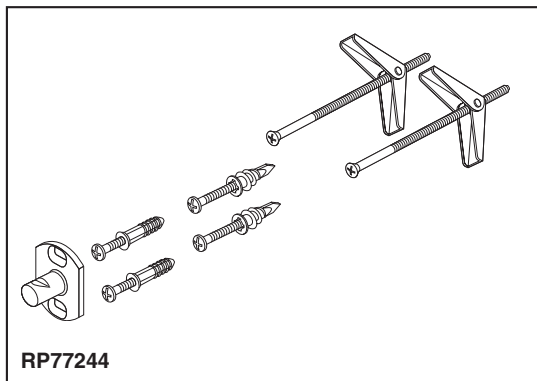

Delta reserves the right (1) to make changes in specifications and materials, and (2) to change or discontinue models, both without notice or obligation. Dimensions are for reference only. See current full-line price book or www.brizo.com for finish options and product availability.

BSP-A-693550 Rev. B

Delta Faucet Company
Indianapolis, Indiana 46280
A Division of Masco Corporation of Indiana
© 2013 Masco Corporation of Indiana