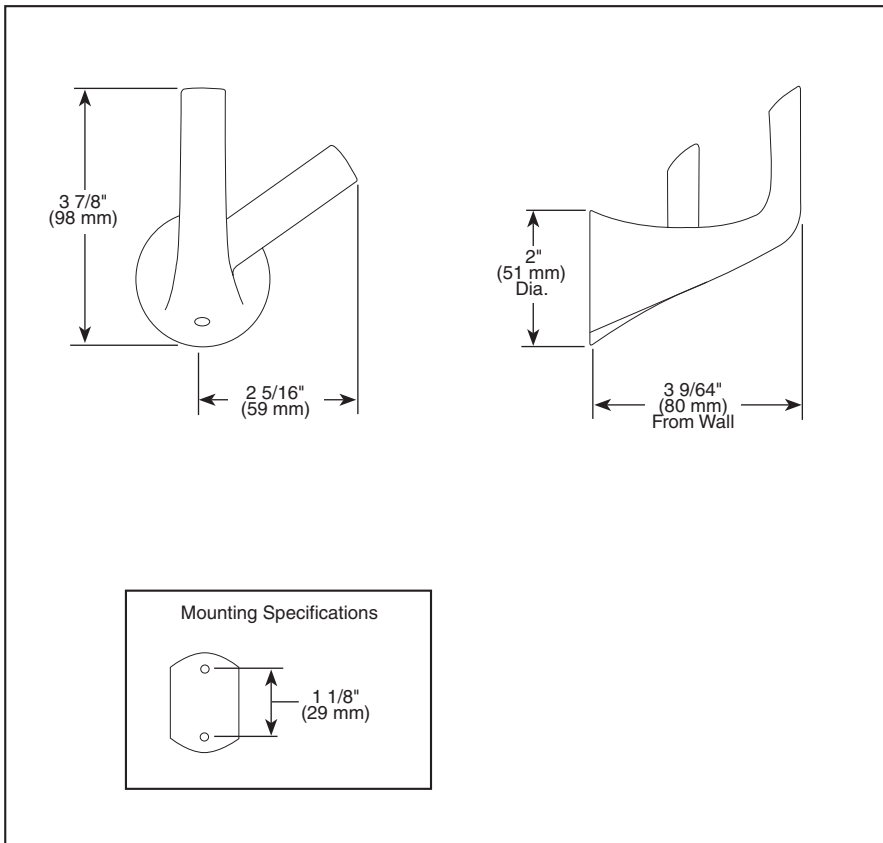

BRIZO®

ACCESSORIES

- Sotria™ Bath Collection
- Double Robe Hook

Submitted Model No.: _____

Specific Features: _____

STANDARD SPECIFICATIONS:

- Wood blocking is preferable behind all wall surfaces. If wood blocking is not available, try finding a wood stud to anchor this accessory.
- Mounting hardware and mounting instructions included with product.
- Note: Plastic anchors, screw, toggle bolts, and mounting brackets are included with the mounting hardware.