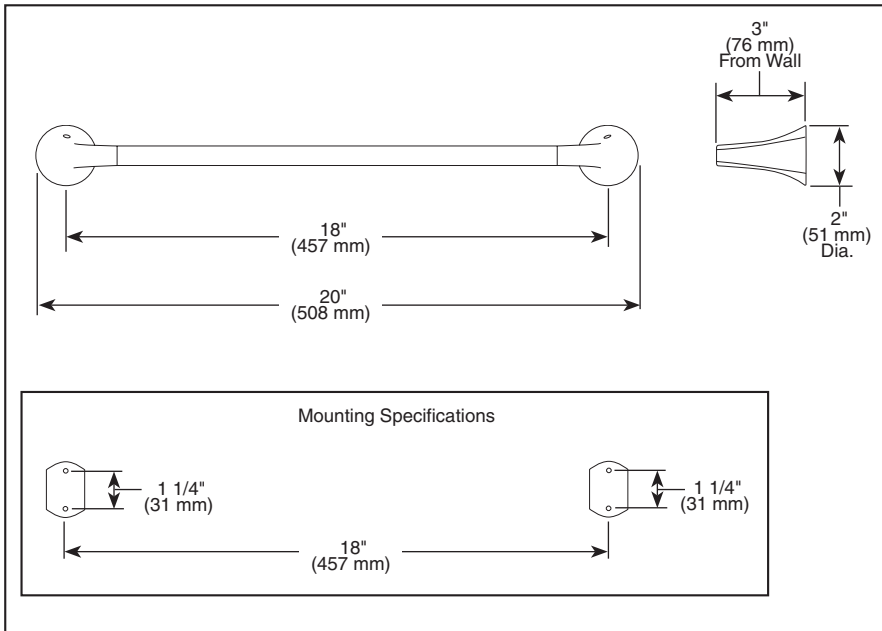

BRIZO®

ACCESSORIES

- Sotria™ Bath Collection
- 18" Towel Bar

691850 ▲

Submitted Model No.: _____

Specific Features: _____

STANDARD SPECIFICATIONS:

- Wood blocking is preferable behind all wall surfaces. If wood blocking is not available, try finding a wood stud to anchor at least one end of this accessory.
- Mounting hardware and mounting instructions included with product.
- Note: Plastic anchors, screws, toggle bolts, and mounting brackets are included with the mounting hardware.