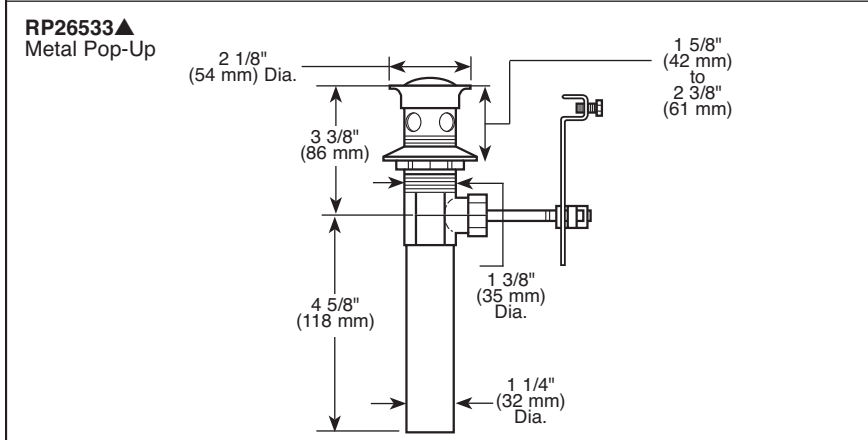

3567-▲MPU-DST

Submitted Model No.: \_\_\_\_\_

Specific Features: \_\_\_\_\_

▲ Designate proper finish suffix

Delta reserves the right (1) to make changes in specifications and materials, and (2) to change or discontinue models, both without notice or obligation. Dimensions are for reference only. See current full-line price book or [www.deltafaucet.com](http://www.deltafaucet.com) for finish options and product availability.

### STANDARD SPECIFICATIONS:

- Maximum 1.2 gpm @ 60 psi, 4.5 L/min @ 414 kPa
- Three hole mount
- Solid brass fabricated end valves
- 1/4 turn stops
- Hot and cold stems are interchangeable
- Diamond coated ceramic cartridges
- Red/blue button indicator markings
- 3/8" O.D. straight PEX supply tubes
- Models with suffix "MPU" have metal drain with pop-up type fitting with plated flange and stopper