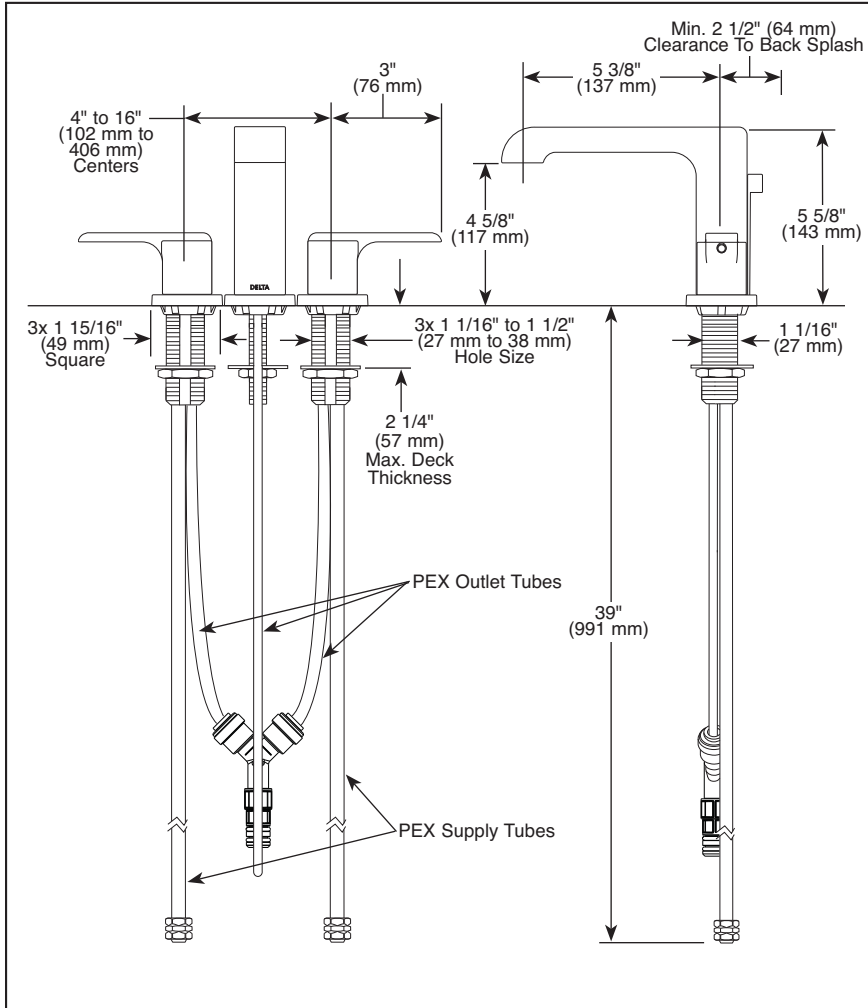

3567-▲MPU-DST

Submitted Model No.: \_\_\_\_\_

Specific Features: \_\_\_\_\_

▲ Designate proper finish suffix

Delta reserves the right (1) to make changes in specifications and materials, and (2) to change or discontinue models, both without notice or obligation. Dimensions are for reference only. See current full-line price book or [www.deltafaucet.com](http://www.deltafaucet.com) for finish options and product availability.

### STANDARD SPECIFICATIONS:

- Maximum 1.2 gpm @ 60 psi, 4.5 L/min @ 414 kPa
- Three hole mount
- Solid brass fabricated end valves
- 1/4 turn stops
- Hot and cold stems are interchangeable
- Diamond coated ceramic cartridges
- Red/blue button indicator markings
- 3/8" O.D. straight PEX supply tubes
- Models with suffix "MPU" have metal drain with pop-up type fitting with plated flange and stopper