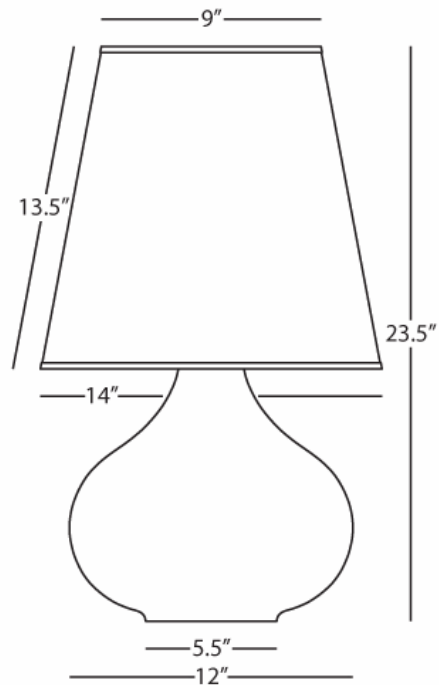

JUNE

SP93

Accent Lamp

1 - 150W Max.

Bulb Type: A

Switch: Full Range Dimmer Line Switch

Schiaparelli Pink Glazed Ceramic

Oyster Linen Shade

See June Accent Lamp Chart for Color/ Shade
Options

* *Made In The USA*