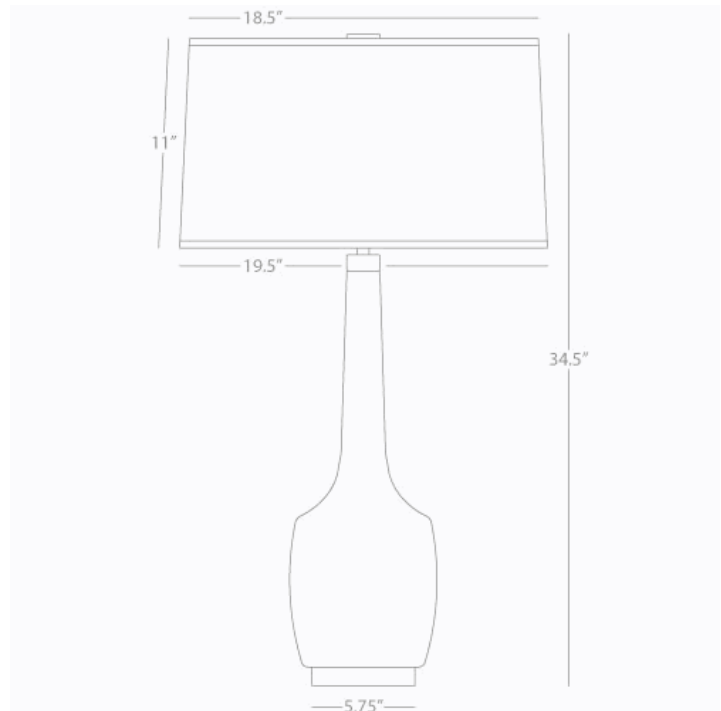

DELILAH

SP701

Table Lamp

1-150W Max.

Bulb Type: A

Switch: Hi-Lo Dimming

Antique Brass Finish

Schiaparelli Pink Glazed Ceramic

Oyster Linen Shade w/ Self-Fabric

Top and Bottom Diffuser

See Audrey/ Delilah Table for Color Options

* Ships Within 5 Business Days

* Made In The USA