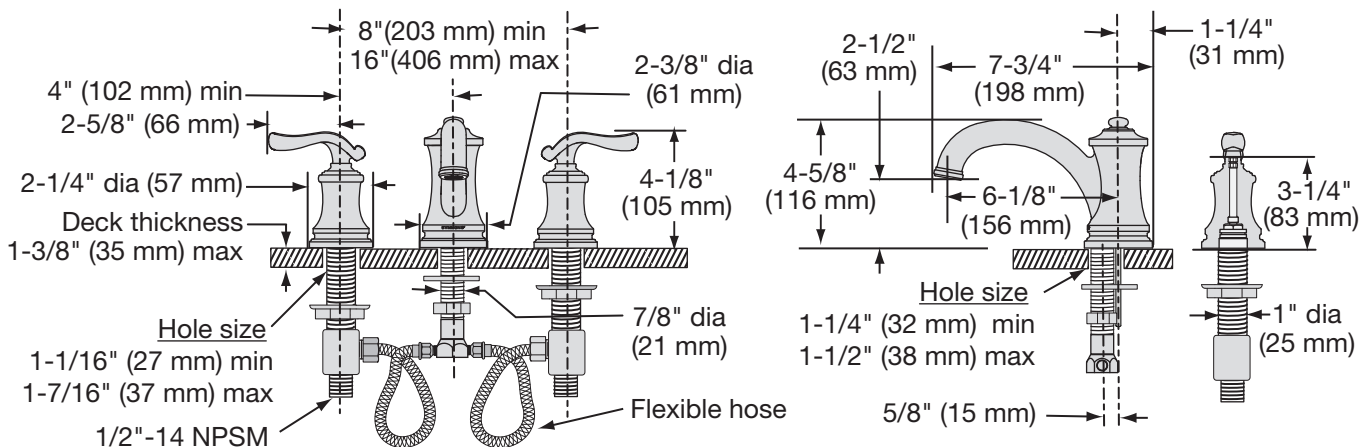

Feature Highlights

- Two handle widespread lavatory faucet with quarter turn ceramic control components
- 8 - 16 inch centers for mounting
- Braided hoses
- Pop-up drain and lift rod assembly
- Aerator, 2.2 gpm flow rate (8.3 L/min)
Optional lower flow rate restrictor available 
- Polished chrome finish

Dimensions Winslet Two Handle Widespread Lavatory Faucet, SLW-5112

Note: Dimensions subject to change without notice.