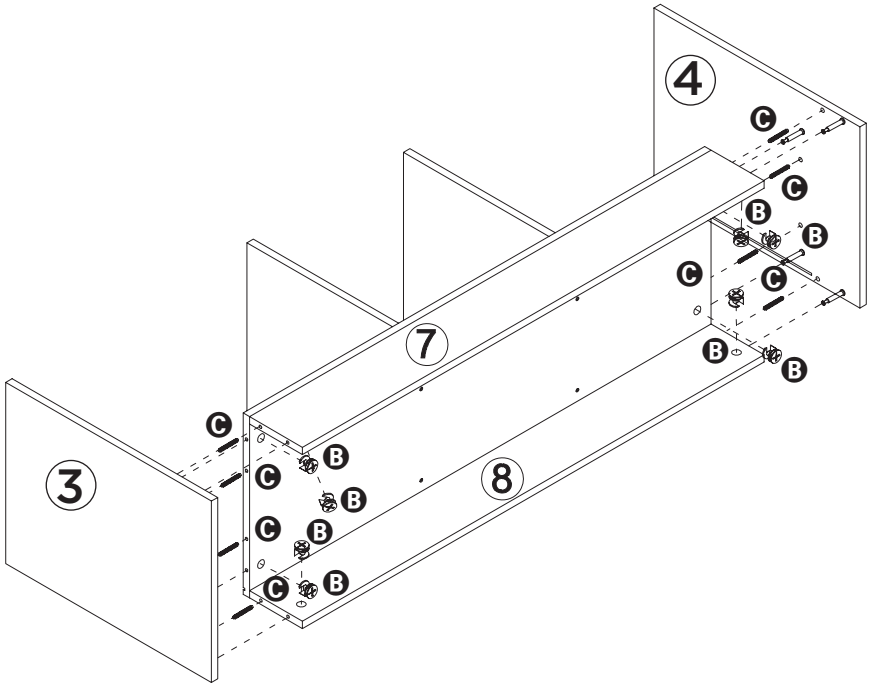

SHF-08701
SHF-08702

storage bench

43" L x 13.8" D x 22" H

PARTS LIST

PART/ILLUSTRATION	(QTY)	DESCRIPTION
A 	(20)	cam lock screws
B 	(20)	cam lock nuts
C 	(20)	wood dowls
D 	(4)	phillips screws
① 	(1)	top garment rod screw
② 	(1)	top garment rod frame
③ 	(1)	middle support bars
④ 	(1)	round base support bar
⑤ 	(2)	base support bar
⑥ 	(1)	horizontal base support

PARTS LIST

PART/ILLUSTRATION	(QTY)	DESCRIPTION
⑦ 	(1)	round base
⑧ 	(1)	base weight
⑨ 	(1)	base pad
⑩ 	(2)	base pad

ASSEMBLY

1

ASSEMBLY

ASSEMBLY

4

ASSEMBLY