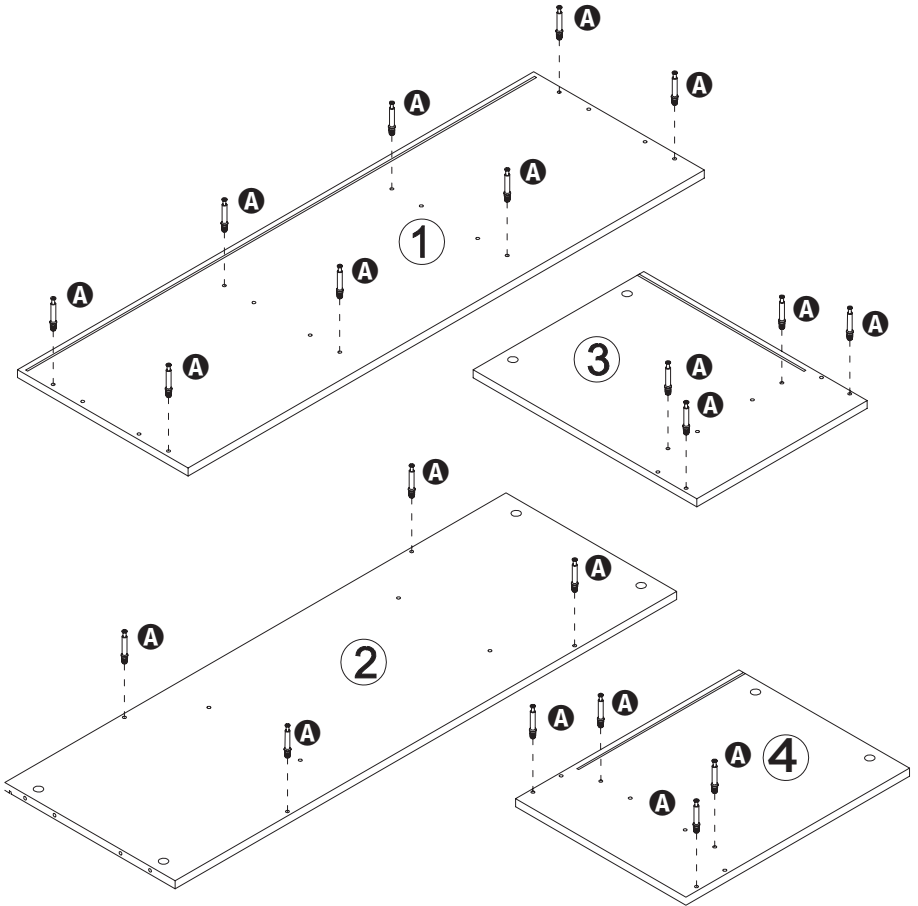

SHF-08701
SHF-08702

storage bench

43" L x 13.8" D x 22" H

PARTS LIST

PART/ILLUSTRATION	(QTY)	DESCRIPTION
A 	(20)	cam lock screws
B 	(20)	cam lock nuts
C 	(20)	wood dowls
D 	(4)	phillips screws
① 	(1)	top garment rod screw
② 	(1)	top garment rod frame
③ 	(1)	middle support bars
④ 	(1)	round base support bar
⑤ 	(2)	base support bar
⑥ 	(1)	horizontal base support

PARTS LIST

PART/ILLUSTRATION	(QTY)	DESCRIPTION
⑦ 	(1)	round base
⑧ 	(1)	base weight
⑨ 	(1)	base pad
⑩ 	(2)	base pad

ASSEMBLY

1

ASSEMBLY

ASSEMBLY

4

ASSEMBLY