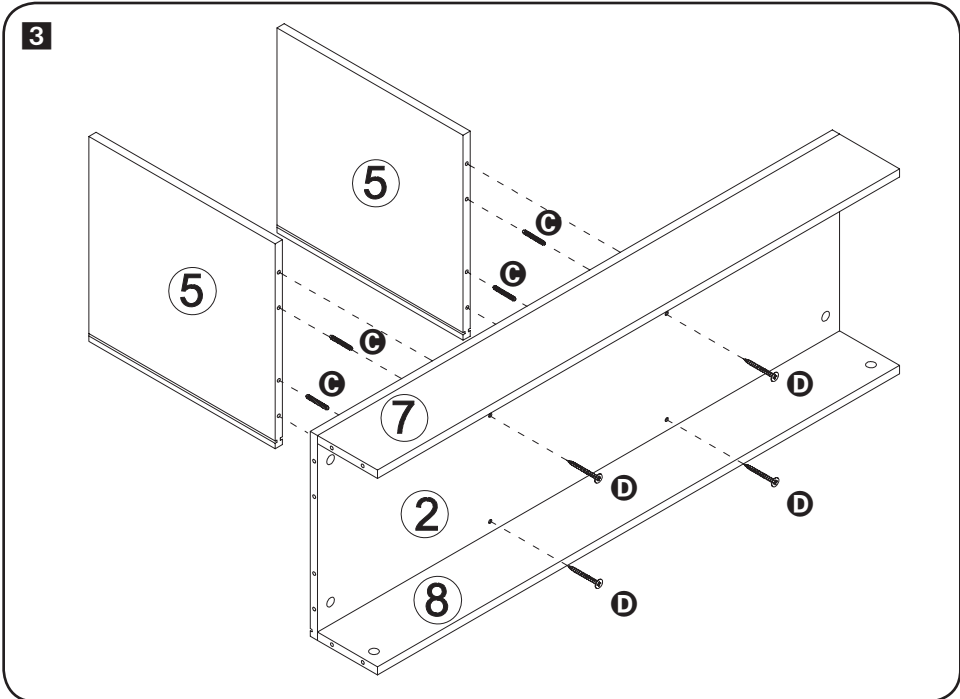

SHF-08701
SHF-08702

storage bench

43" L x 13.8" D x 22" H

PARTS LIST

PART/ILLUSTRATION	(QTY)	DESCRIPTION
A 	(20)	cam lock screws
B 	(20)	cam lock nuts
C 	(20)	wood dowls
D 	(4)	phillips screws
① 	(1)	top garment rod screw
② 	(1)	top garment rod frame
③ 	(1)	middle support bars
④ 	(1)	round base support bar
⑤ 	(2)	base support bar
⑥ 	(1)	horizontal base support

PARTS LIST

PART/ILLUSTRATION	(QTY)	DESCRIPTION
⑦ 	(1)	round base
⑧ 	(1)	base weight
⑨ 	(1)	base pad
⑩ 	(2)	base pad

ASSEMBLY

1

ASSEMBLY

ASSEMBLY

4

ASSEMBLY