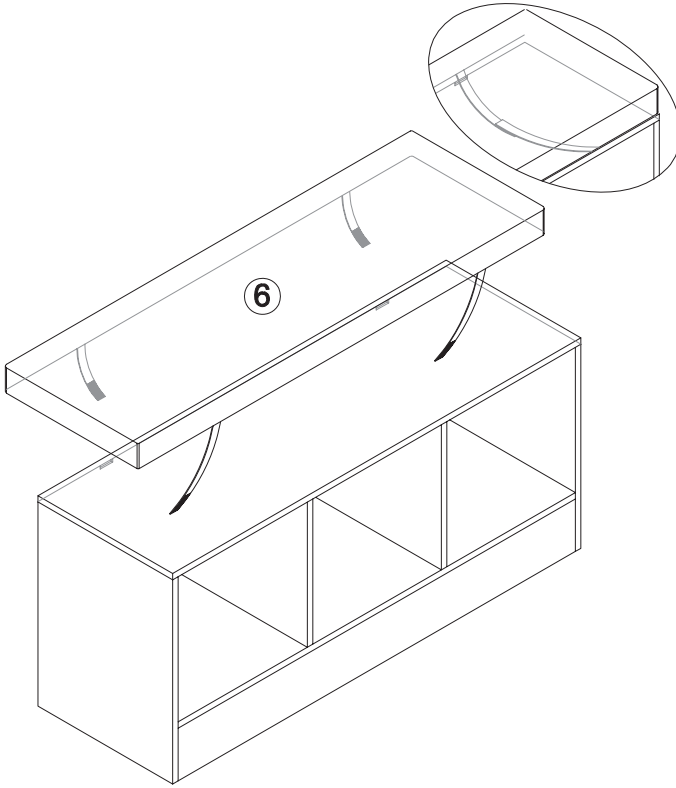

7

LIMITED LIFETIME WARRANTY

Honey-Can-Do International, LLC (HCD) warrants its products will be free from defects in materials and workmanship when used for normal personal or household use. Except as provided below HCD, at its option, may offer a comparable product or offer a replacement part or request that the item be returned to the place of purchase. This warranty DOES NOT apply to damage caused by negligence, misuse, excessive use, improper cleaning, improper assembly, or any circumstances not directly attributable to manufacturing defects. Proof of purchase is required in the form of a receipt (copy or original) to validate warranty. HCD provides this limited lifetime warranty in lieu of all other warranties, either express or implied. In no event shall HCD, its affiliates, or subsidiaries be responsible for consequential or incidental damages arising out of a claim of defective product. Some states or provinces do not allow some exclusions or limitations, so the above statement may not apply to you. This warranty gives you specific legal rights. Additional rights vary by state or province.

WARNING:

Keep bags and plastic sheeting away from babies and children. Do not use in cribs, beds, carriages or playpens. The plastic may cling to the nose and mouth and prevent breathing.

YOUR SOURCE FOR
ORGANIZATION,
STORAGE & STYLE

Honey-Can-Do International

5300 St. Charles Road, Berkeley, IL 60163 USA
877.242.2636 | www.honeycando.com

©2019 Honey-Can-Do International, LLC | All Rights Reserved

Visit www.youtube.com/myhoneycando to watch our assembly videos.