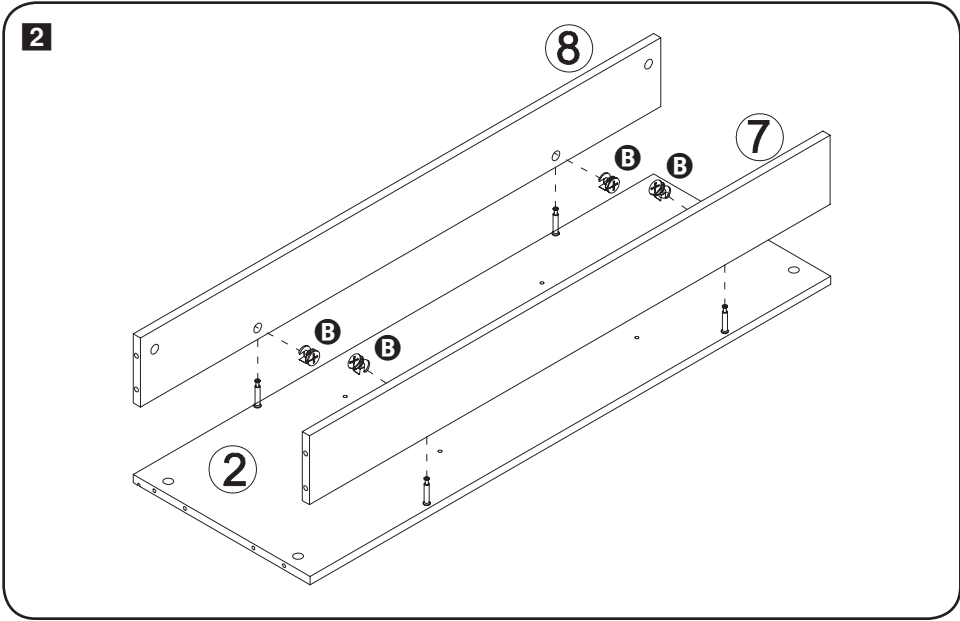

SHF-08701
SHF-08702

storage bench

43" L x 13.8" D x 22" H

PARTS LIST

PART/ILLUSTRATION	(QTY)	DESCRIPTION
A 	(20)	cam lock screws
B 	(20)	cam lock nuts
C 	(20)	wood dowls
D 	(4)	phillips screws
① 	(1)	top garment rod screw
② 	(1)	top garment rod frame
③ 	(1)	middle support bars
④ 	(1)	round base support bar
⑤ 	(2)	base support bar
⑥ 	(1)	horizontal base support

PARTS LIST

PART/ILLUSTRATION	(QTY)	DESCRIPTION
⑦ 	(1)	round base
⑧ 	(1)	base weight
⑨ 	(1)	base pad
⑩ 	(2)	base pad

ASSEMBLY

1

ASSEMBLY

ASSEMBLY

4

ASSEMBLY