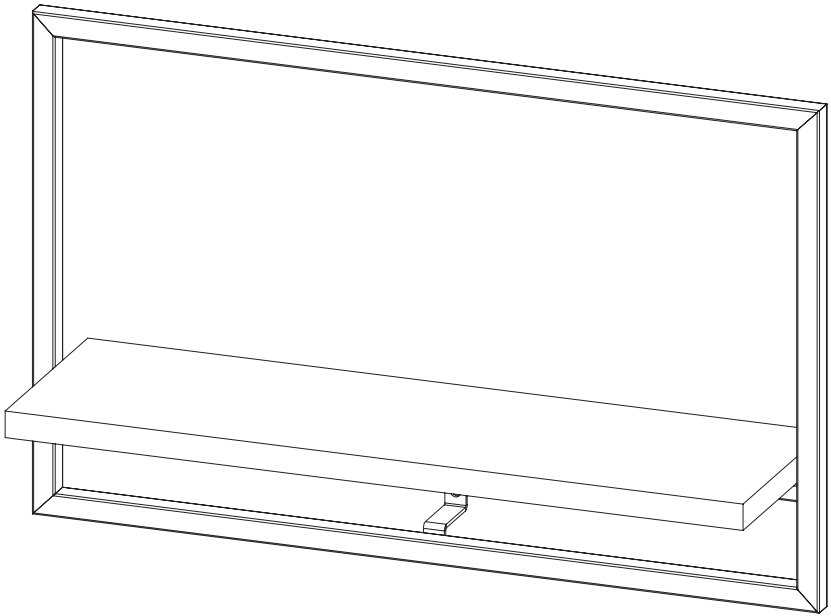

# floating wall shelf

**13.8" L x 4.9" W x 11.2" H**

# PARTS LIST

PART/ILLUSTRATION	(QTY)	DESCRIPTION
-------------------	-------	-------------

(1) frame

(1) frame bracket

(1) shelf

(1) shelf bracket

(3) short hex screws

(2) long hex screws