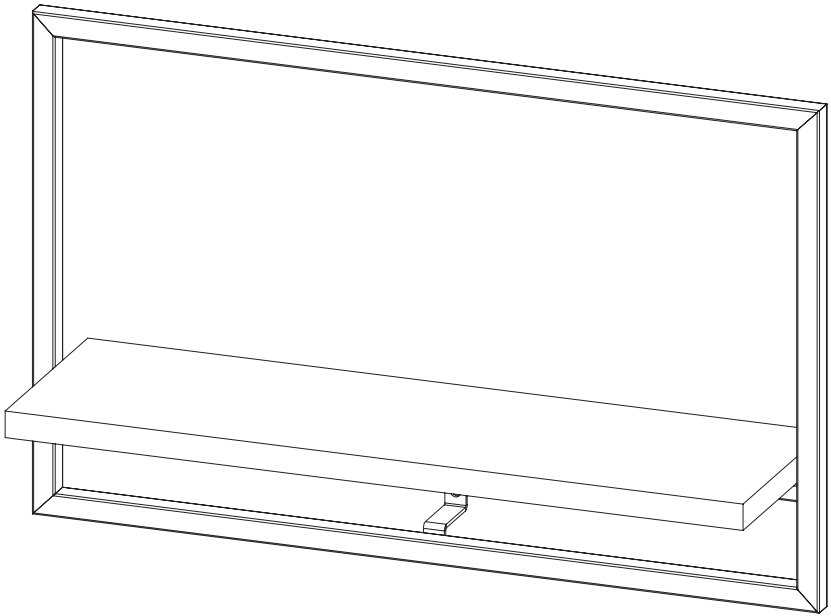

SHF-08573

floating wall shelf

17.7" L x 4.9" W x 11.2" H

PARTS LIST

PART/ILLUSTRATION	(QTY)	DESCRIPTION
A 	(1)	frame
B 	(1)	frame bracket
C 	(1)	shelf
D 	(1)	shelf bracket
E 	(3)	short hex screw
F 	(2)	long hex screw
G 	(1)	hex wrench
H 	(3)	wall screws
I 	(3)	wall anchors