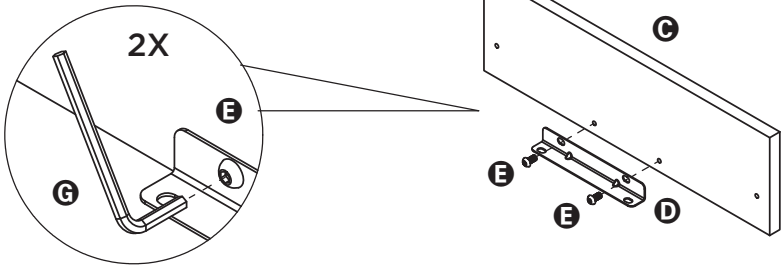

SHF-08573

floating wall shelf

17.7" L x 4.9" W x 11.2" H

PARTS LIST

PART/ILLUSTRATION	(QTY)	DESCRIPTION
A 	(1)	frame
B 	(1)	frame bracket
C 	(1)	shelf
D 	(1)	shelf bracket
E 	(3)	short hex screw
F 	(2)	long hex screw
G 	(1)	hex wrench
H 	(3)	wall screws
I 	(3)	wall anchors

ASSEMBLY

1

2

3

LIMITED LIFETIME WARRANTY

Honey-Can-Do International, LLC (HCD) warrants its products will be free from defects in materials and workmanship when used for normal personal or household use. Except as provided below HCD, at its option, may offer a comparable product or offer a replacement part or request that the item be returned to the place of purchase. This warranty DOES NOT apply to damage caused by negligence, misuse, excessive use, improper cleaning, improper assembly, or any circumstances not directly attributable to manufacturing defects. Proof of purchase is required in the form of a receipt (copy or original) to validate warranty. HCD provides this limited lifetime warranty in lieu of all other warranties, either express or implied. In no event shall HCD, its affiliates, or subsidiaries be responsible for consequential or incidental damages arising out of a claim of defective product. Some states or provinces do not allow some exclusions or limitations, so the above statement may not apply to you. This warranty gives you specific legal rights. Additional rights vary by state or province.