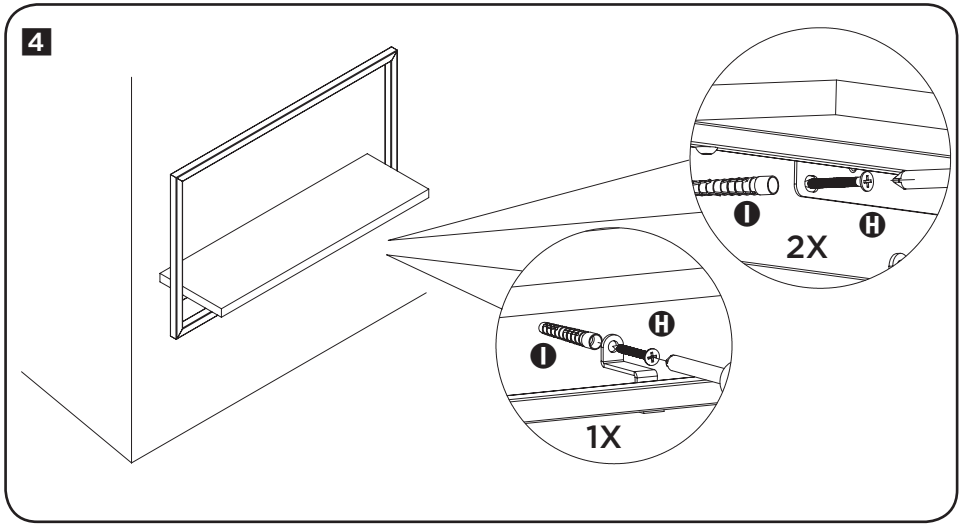

LIMITED LIFETIME WARRANTY

Honey-Can-Do International, LLC (HCD) warrants its products will be free from defects in materials and workmanship when used for normal personal or household use. Except as provided below HCD, at its option, may offer a comparable product or offer a replacement part or request that the item be returned to the place of purchase. This warranty DOES NOT apply to damage caused by negligence, misuse, excessive use, improper cleaning, improper assembly, or any circumstances not directly attributable to manufacturing defects. Proof of purchase is required in the form of a receipt (copy or original) to validate warranty. HCD provides this limited lifetime warranty in lieu of all other warranties, either express or implied. In no event shall HCD, its affiliates, or subsidiaries be responsible for consequential or incidental damages arising out of a claim of defective product. Some states or provinces do not allow some exclusions or limitations, so the above statement may not apply to you. This warranty gives you specific legal rights. Additional rights vary by state or province.

WARNING:

Keep bags and plastic sheeting away from babies and children. Do not use in cribs, beds, carriages or play-pens. The plastic may cling to the nose and mouth and prevent breathing.

YOUR SOURCE FOR
ORGANIZATION,
STORAGE & STYLE

Honey-Can-Do International

5300 St. Charles Road, Berkeley, IL 60163 USA

877.242.2636 | www.honeycando.com

©2019 Honey-Can-Do International, LLC | All Rights Reserved

Visit www.youtube.com/myhoneycando to watch our assembly videos.