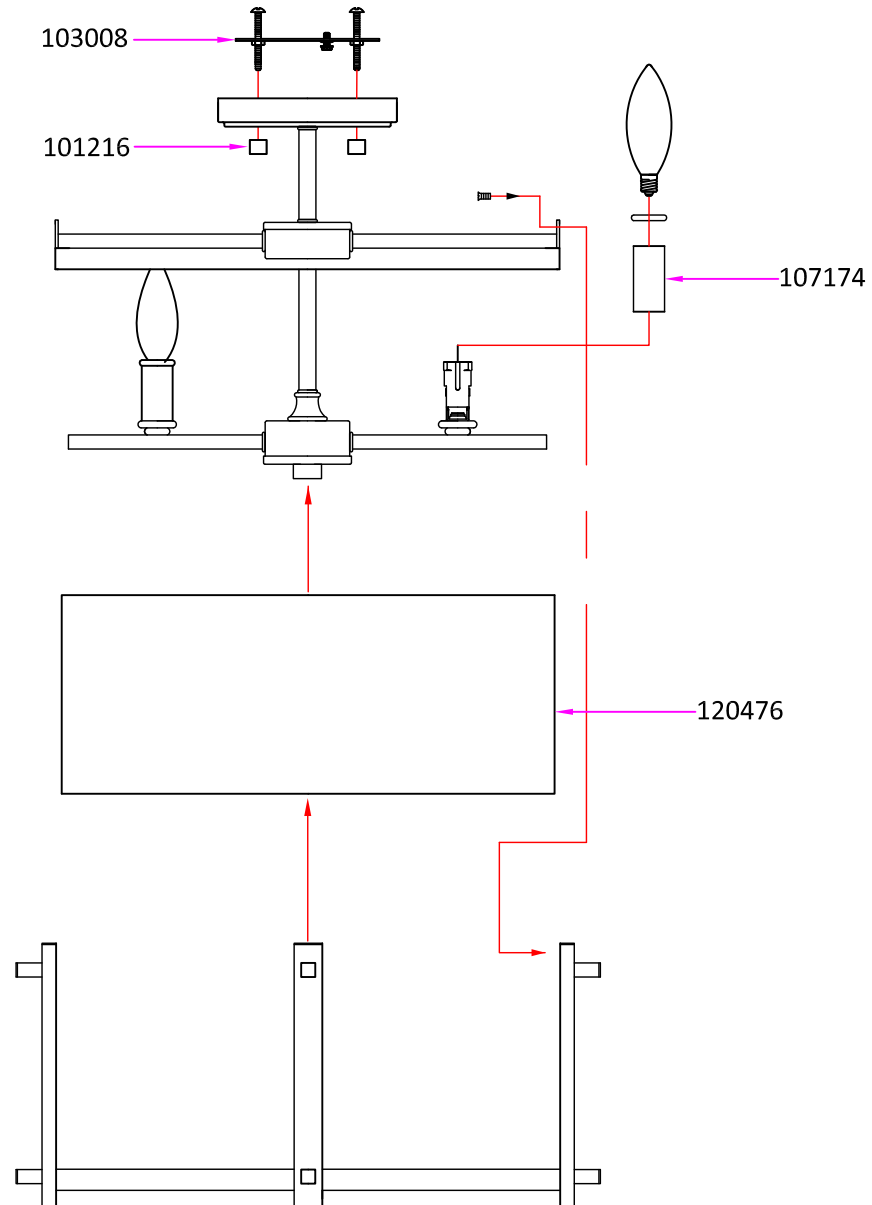

# Replacement Parts

## SF292

Qty.	Part #	Description
	103008	Mounting Plate
	101216	Cap Nut
	120476	Shade
	107174	Candle Tube